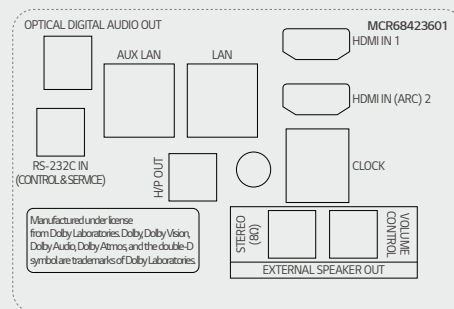

* All images are for illustrative purposes only.

CONNECTIVITY

UR762H0ZC

75"

Rear

Side

UR762H9ZC

75"

Rear

Side

65" / 55" / 50"

Rear

65" / 55" / 50"

Rear

* Dimensions & Jack Panels may differ from the above image, so please contact LG sales team to verify before ordering.