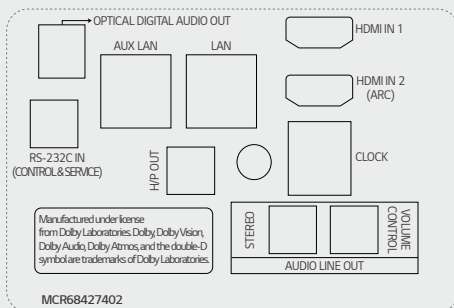

* All images are for illustrative purposes only.

CONNECTIVITY

UR762H0ZC

75"

Rear

Side

UR762H9ZC

75"

Rear

Side

65" / 55" / 50"

Rear

65" / 55" / 50"

Rear

* Dimensions & Jack Panels may differ from the above image, so please contact LG sales team to verify before ordering.