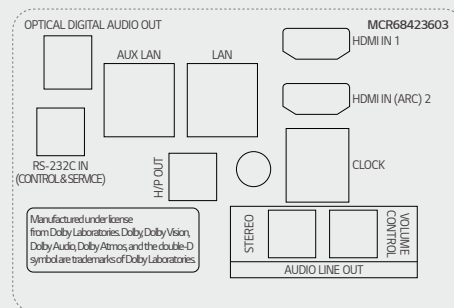

* All images are for illustrative purposes only.

CONNECTIVITY

UR762H0ZC

75"

Rear

Side

UR762H9ZC

75"

Rear

Side

65" / 55" / 50"

Rear

65" / 55" / 50"

Rear

* Dimensions & Jack Panels may differ from the above image, so please contact LG sales team to verify before ordering.