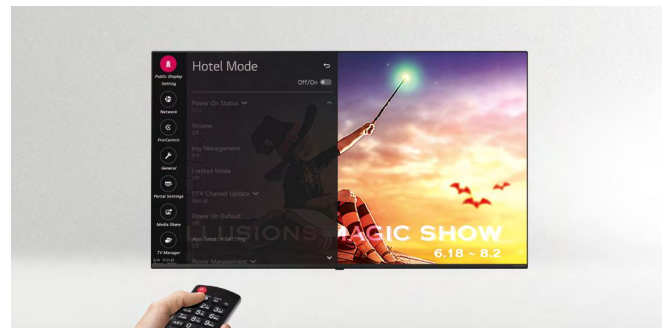

SoftAP

Software-enabled Access Point (SoftAP) is a "virtual" Wi-Fi feature that uses TV as a wireless hotspot, enabling guests to connect their own devices to the SoftAP. It supports Bridge Mode, allowing administrators to manage in-room SoftAP information such as signal level, SoftAP passwords, etc.

- * SoftAP should be set in the installation menu after the TV is turned on.
- * Smart Mirroring may not be operated at the same time.

Welcome Video / Screen

With the capability to display several images, Commercial Lite TVs allow for a greater variation of greeting messages in hotel rooms which make customers feel more welcome and cared for.

More Innovative LG webOS 5.0

Explore the latest LG Smart TV features, and discover TVs that deliver innovative technology, remarkable clarity, and true-to-life colors. Newly added Mood Display & Gallery Mode enable you to utilize the TV as a customized clock and an artwork which perfectly harmonizes with your space and life.