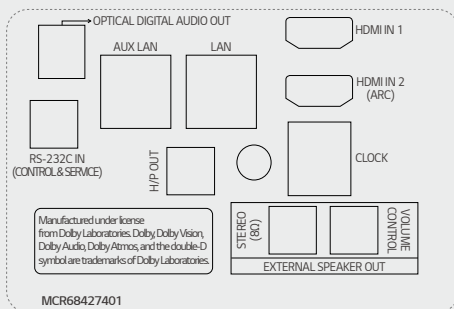

* All images are for illustrative purposes only.

CONNECTIVITY

UR762H0ZC

75"

Rear

Side

UR762H9ZC

75"