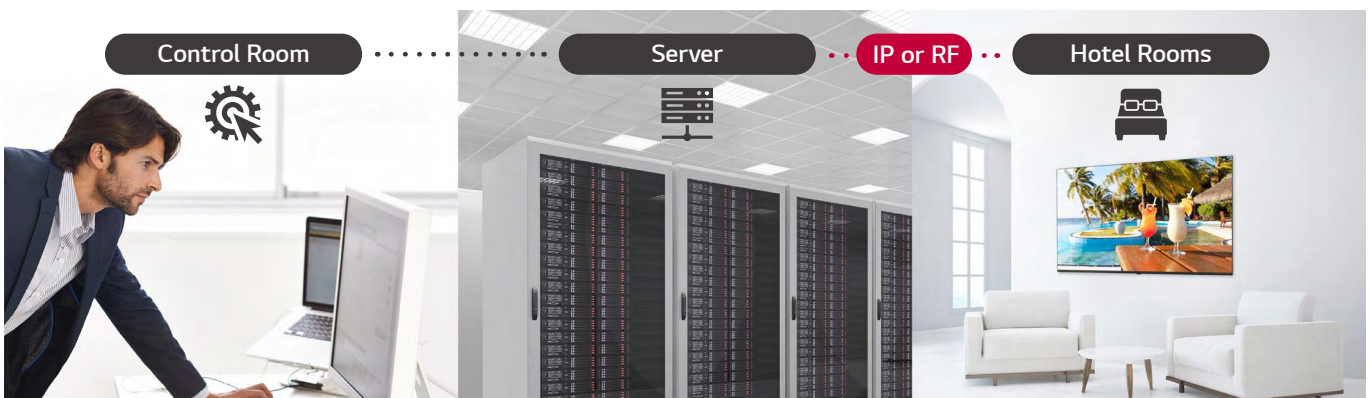

Pro:Centric Cloud

Pro:Centric Cloud improves the usability of enterprise's CMS solution and cloudification of system, reinforcing the service of 3rd party solution. It also offers various design templates, improving data collection and analytics platform with an eye-catching dashboard.

* webOS 5.0 only * PMS required * Available with Pro:Centric Cloud

Pro:Centric Direct

The hotel content management solution Pro:Centric Direct offers easy and simple editing tools, making it easy to perform service and IP network-based remote management with a single click. The Pro:Centric Direct solution enables users to edit their interface easily by providing customized interface and efficiently manages all TVs in the room. The latest PCD version provides IoT-based in-room control as well as voice control function through LG Natural Language Processing (NLP). These IoT and voice-related functions will be your starting point to prepare for the hotel rooms of next generation through artificial intelligence.

* Some features may not be supported based on PCD versions.

* All images are for illustrative purposes only.

Slim Bezel That Makes TV a Sophisticated Objet

UR762H series with a slim bezel is designed to blend into any interior and delivers an immersive viewing experience without any interruption.