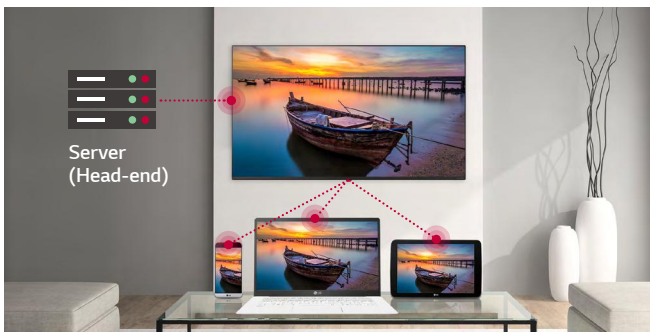

* webOS 5.0 only * PMS required * Available with Pro:Centric Cloud

Pro:Centric Direct

The hotel content management solution Pro:Centric Direct offers easy and simple editing tools, making it easy to perform service and IP network-based remote management with a single click. The Pro:Centric Direct solution enables users to edit their interface easily by providing customized interface and efficiently manages all TVs in the room. The latest PCD version provides IoT-based in-room control as well as voice control function through LG Natural Language Processing (NLP). These IoT and voice-related functions will be your starting point to prepare for the hotel rooms of next generation through artificial intelligence.

* Some features may not be supported based on PCD versions.

* All images are for illustrative purposes only.

Slim Bezel That Makes TV a Sophisticated Objet

UR762H series with a slim bezel is designed to blend into any interior and delivers an immersive viewing experience without any interruption.

SoftAP

Software-enabled Access Point (SoftAP) is a "virtual" Wi-Fi feature that uses TV as a wireless hotspot, enabling guests to connect their own devices to the SoftAP. It supports Bridge Mode, allowing administrators to manage in-room SoftAP information such as signal level, SoftAP passwords, etc.