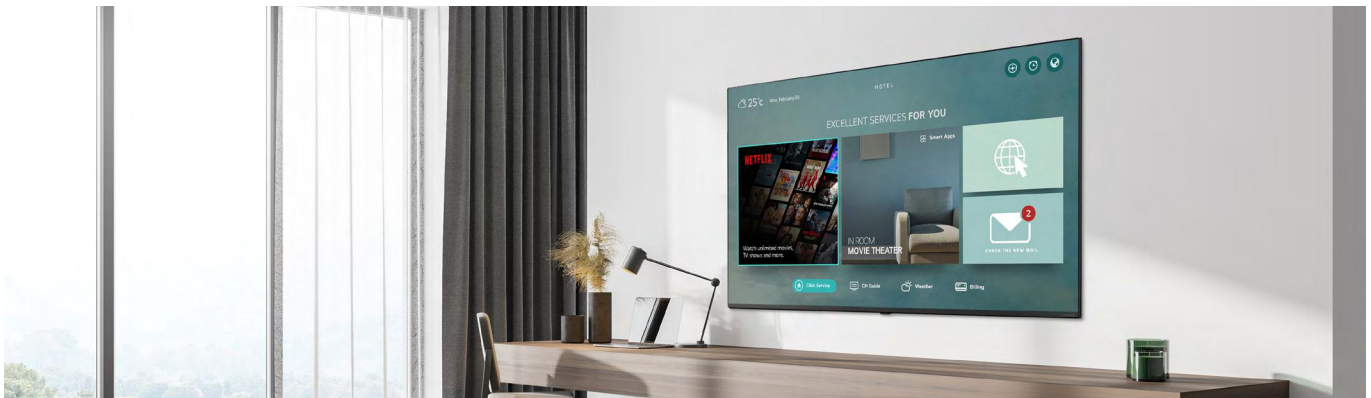

UR762H (EU/CIS)

Design	Stand Type	No Stand For Accessory : 1 Pole (75"/65" : Fixed, 55"/50" : Swivel) * Sold separately
		Inch
Display	Resolution	3,840 × 2,160 (UHD)
	Solution	Pro:Centric (Smart, Cloud, Direct, V), Quick Menu

Pro:Centric Cloud

Pro:Centric Cloud improves the usability of enterprise's CMS solution and cloudification of system, reinforcing the service of 3rd party solution. It also offers various design templates, improving data collection and analytics platform with an eye-catching dashboard.

* webOS 5.0 only * PMS required * Available with Pro:Centric Cloud

Pro:Centric Direct

The hotel content management solution Pro:Centric Direct offers easy and simple editing tools, making it easy to perform service and IP network-based remote management with a single click. The Pro:Centric Direct solution enables users to edit their interface easily by providing customized interface and efficiently manages all TVs in the room. The latest PCD version provides IoT-based in-room control as well as voice control function through LG Natural Language Processing (NLP). These IoT and voice-related functions will be your starting point to prepare for the hotel rooms of next generation through artificial intelligence.

* Some features may not be supported based on PCD versions.

* All images are for illustrative purposes only.

Slim Bezel That Makes TV a Sophisticated Objet

UR762H series with a slim bezel is designed to blend into any interior and delivers an immersive viewing experience without any interruption.