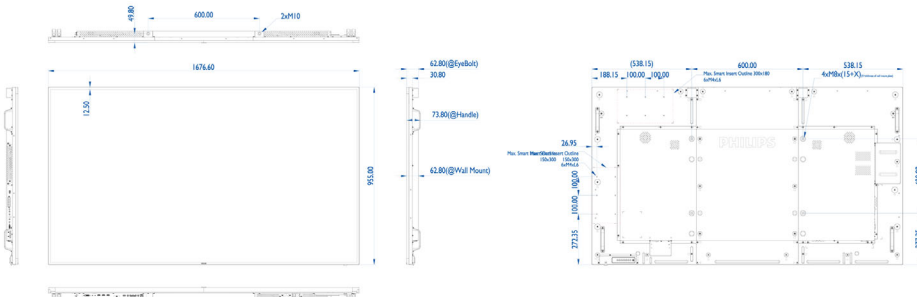

- Energy saving functions: Smart Power
- Remote control signal: Lockable
- Keyboard control: Hidden, Lockable
- Ease of installation: Smart Insert
- Other convenience: Carrying handles
- Screen saving functions: Pixel Shift, Low Brightness
- Picture in picture: PIP
- Picture performance: Advanced color control

Power

- Mains power: 100 ~ 240 VAC, 50 ~ 60 Hz
- Consumption (Typical): 197 W
- Standby power consumption: <0.5W

Sound

- Built-in speakers: 2 x 10W RMS

Operating conditions

- Temperature range (operation): 5 ~ 40 °C
- Temperature range (storage): -20 ~ 60 °C
- Relative humidity: 20 ~ 80 %
- MTBF: 50,000 hour(s)
- Altitude: 0 ~ 3000 m

Accessories

- Included accessories: AC Power Cord, Batteries for remote control, Quick start guide, Remote Control, User manual on CD-ROM, RS232 cable, HDMI cable
- Optional accessories: HDBaseT OPS Receiver (CRD25), IR Light Motion Sensor (CRD41)

Miscellaneous

- On-Screen Display Languages: English, French, German, Italian, Polish, Russian, Spanish, Turkish, Simplified Chinese, Traditional Chinese, Arabic, Japanese, Portuguese
- Regulatory approvals: CE, UL/cUL, CCC, C-Tick, RoHS, GOST, FCC, Class A
- Warranty: 3 year warranty

Multimedia Applications

- USB Playback Audio: AAC, AIF, AIFF, ASF, LPCM, M3U, M4A, MP3, MP4, WAV, WMA
- USB Playback Picture: BMP, GIF, JPEG, JPG
- USB Playback Video: M2TS, M4V, MK3D, MKV, MP4, MPEG, MPG, MTS, TS, TTS, VOB, WMV

Issue date 2016-07-02

Version: 1.0.1

12 NC: 8670 001 37272
EAN: 87 12581 73952 2

© 2016 Koninklijke Philips N.V.
All Rights reserved.

Specifications are subject to change without notice.
Trademarks are the property of Koninklijke Philips N.V.
or their respective owners.

www.airwave.tv