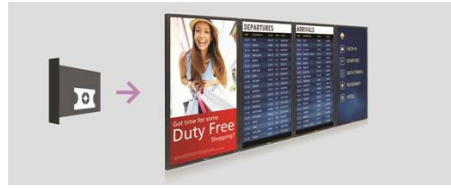

OPS Insert

Turn your display into an all-in-one digital signage solution and create a display network which is connected, intelligent and secure. Open Pluggable Specification (OPS) is an industry standard slot into which you can add an OPS-standardized media player. This cable free solution gives you the ability to install, use or maintain your hardware whenever you need.