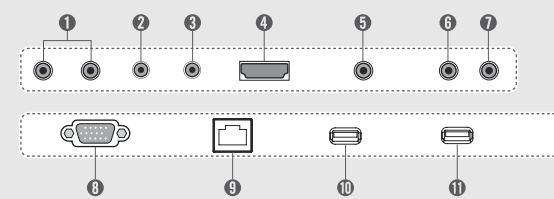

Connectivity

- 1 SPEAKER OUT
- 2 RS-232C IN
- 3 RS-232C OUT
- 4 HDMI
- 5 EXT IR IN
- 6 AUDIO IN
- 7 AUDIO OUT
- 8 RGB IN
- 9 LAN
- 10 USB1
- 11 USB2

55SE3C / 49SE3C / 43SE3C