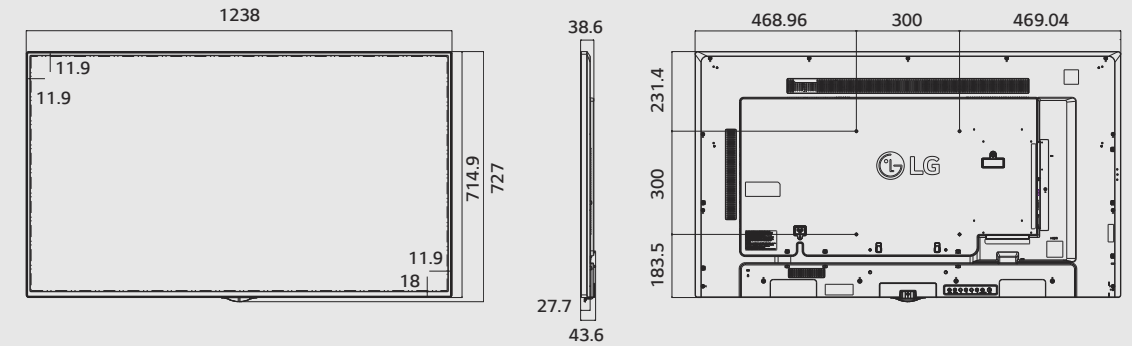

A Simple Way to Manage Your Digital Signage

Standard Essential SE3C Series

Screen Sizes
55"/49"/43"

SE3C Series

- Edge LED
- Brightness: 300 cd/m²
- Bezel: Top/Left/Right 11.9 mm (Bottom 18.0 mm)
- Depth: 38.6 mm
- Interface: HDMI/RGB/RJ45/IR/RS232C/USB

Scheduled Screen Wash*

Prevent residual images with the screen transition feature.

* Installation Menu > ISM Method

Dimension (unit : mm)

55"

1,238 x 714.9 x 38.6 /
17.3kg

49"

1,102.2 x 638.5 x 38.6 /
14.1kg

43"

969.6 x 563.9 x 38.6 /
9.8kg