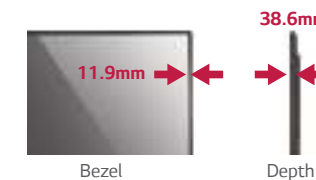

Key Features

Enhanced Design Configuration

Slim

Slimmer Bezel & Depth

The thinner bezel & depth allows a perfect fit for a sleek look.

Bezel

Depth

Detachable Logo