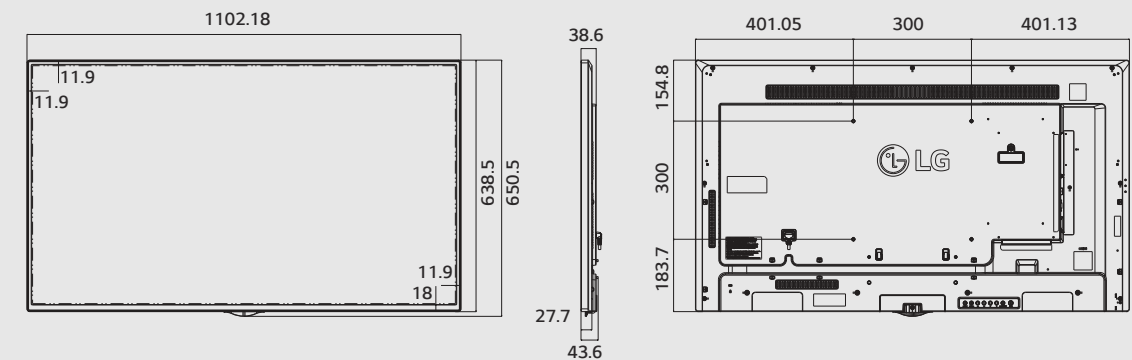

A Simple Way to Manage Your Digital Signage

Standard Essential SE3C Series

Screen Sizes
55"/49"/43"

SE3C Series

- Edge LED
- Brightness: 300 cd/m²
- Bezel: Top/Left/Right 11.9 mm (Bottom 18.0 mm)
- Depth: 38.6 mm
- Interface: HDMI/RGB/RJ45/IR/RS232C/USB

Scheduled Screen Wash*

Prevent residual images with the screen transition feature.

* Installation Menu > ISM Method

Dimension (unit : mm)

55"

1,238 x 714.9 x 38.6 /
17.3kg

49"

1,102.2 x 638.5 x 38.6 /
14.1kg

43"

969.6 x 563.9 x 38.6 /
9.8kg