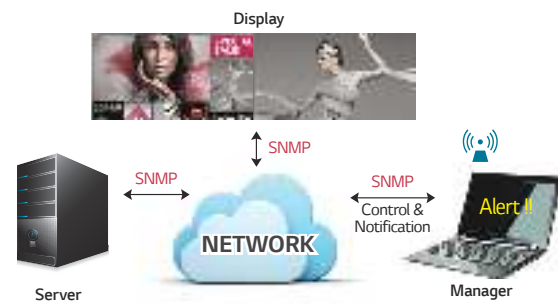

A Simple Way to Manage Your Digital Signage

Standard Essential SE3C Series

Screen Sizes
55"/49"/43"

SE3C Series

- Edge LED
- Brightness: 300 cd/m²
- Bezel: Top/Left/Right 11.9 mm (Bottom 18.0 mm)
- Depth: 38.6 mm
- Interface: HDMI/RGB/RJ45/IR/RS232C/USB

Other Features

Remote Management

Simple Network Management Protocol

SNMP support ensures convenient network management.

Wi-Fi Support

SE3C Series support Wi-Fi USB dongle connection for convenient content distribution.