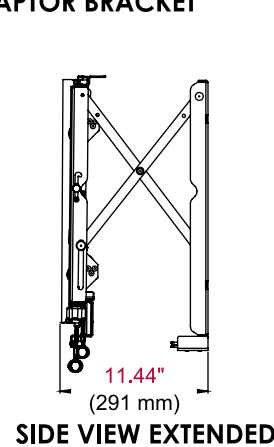

DS-VW765-LQR SmartMount® Full Service Video Wall Mount with Quick Release - Landscape for 46" -65" Displays

Product Specifications

	DIMENSIONS (W x H x D)	PRODUCT WEIGHT	LOAD CAPACITY	FINISH	AVAILABLE COLORS
DS-VW765-LQR	35.59" x 21.37" x 3.08"-3.83" (904 x 543 x 78-97mm)	35lb (15.9kg)	125lb (56.8kg)	Textured	Black

Package Specifications

	PACKAGE SIZE (W x H x D)	PACKAGE SHIP WEIGHT	PACKAGE UPC CODE	PACKAGE CONTENTS	UNITS IN PACKAGE
DS-VW765-LQR	36.25" x 23.25" x 4.75" (921 x 591 x 121mm)	39lb (17.6kg)	735029300847	Wall mount assembly, mounting attachment rails, fasteners	1

Accessories

DS-VWS###: Wall Plate Alignment Spacers

All dimensions = inch (mm)

WALL PLATE

ADAPTOR BRACKET

FRONT VIEW

SIDE VIEW

SIDE VIEW EXTENDED