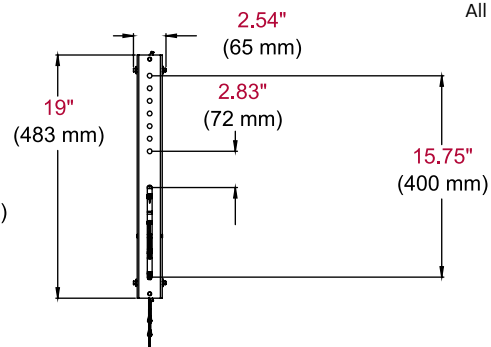

DS-VW765-LQR SmartMount® Full Service Video Wall Mount with Quick Release - Landscape for 46" -65" Displays

Product Specifications

	DIMENSIONS (W x H x D)	PRODUCT WEIGHT	LOAD CAPACITY	FINISH	AVAILABLE COLORS
DS-VW765-LQR	35.59" x 21.37" x 3.08"-3.83" (904 x 543 x 78-97mm)	35lb (15.9kg)	125lb (56.8kg)	Textured	Black

Package Specifications

	PACKAGE SIZE (W x H x D)	PACKAGE SHIP WEIGHT	PACKAGE UPC CODE	PACKAGE CONTENTS	UNITS IN PACKAGE
DS-VW765-LQR	36.25" x 23.25" x 4.75" (921 x 591 x 121mm)	39lb (17.6kg)	735029300847	Wall mount assembly, mounting attachment rails, fasteners	1

Accessories

DS-VWS###: Wall Plate Alignment Spacers

All dimensions = inch (mm)

WALL PLATE

ADAPTOR BRACKET

FRONT VIEW

SIDE VIEW

SIDE VIEW EXTENDED