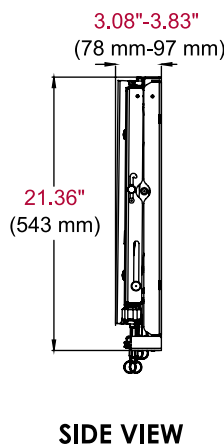

DS-VW765-LQR SmartMount® Full Service Video Wall Mount with Quick Release - Landscape for 46" -65" Displays

Product Specifications

	DIMENSIONS (W x H x D)	PRODUCT WEIGHT	LOAD CAPACITY	FINISH	AVAILABLE COLORS
DS-VW765-LQR	35.59" x 21.37" x 3.08"-3.83" (904 x 543 x 78-97mm)	35lb (15.9kg)	125lb (56.8kg)	Textured	Black

Package Specifications

	PACKAGE SIZE (W x H x D)	PACKAGE SHIP WEIGHT	PACKAGE UPC CODE	PACKAGE CONTENTS	UNITS IN PACKAGE
DS-VW765-LQR	36.25" x 23.25" x 4.75" (921 x 591 x 121mm)	39lb (17.6kg)	735029300847	Wall mount assembly, mounting attachment rails, fasteners	1

Accessories

DS-VWS###: Wall Plate Alignment Spacers

All dimensions = inch (mm)

WALL PLATE

ADAPTOR BRACKET

FRONT VIEW

SIDE VIEW

SIDE VIEW EXTENDED