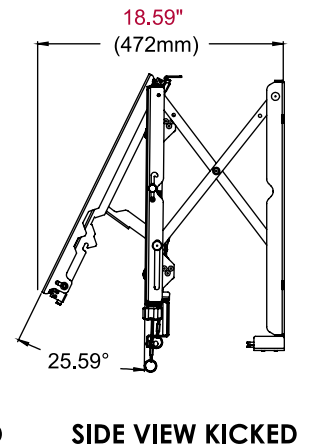

DS-VW765-LQR SmartMount® Full Service Video Wall Mount with Quick Release - Landscape for 46" -65" Displays

Product Specifications

	DIMENSIONS (W x H x D)	PRODUCT WEIGHT	LOAD CAPACITY	FINISH	AVAILABLE COLORS
DS-VW765-LQR	35.59" x 21.37" x 3.08"-3.83" (904 x 543 x 78-97mm)	35lb (15.9kg)	125lb (56.8kg)	Textured	Black

Package Specifications

	PACKAGE SIZE (W x H x D)	PACKAGE SHIP WEIGHT	PACKAGE UPC CODE	PACKAGE CONTENTS	UNITS IN PACKAGE
DS-VW765-LQR	36.25" x 23.25" x 4.75" (921 x 591 x 121mm)	39lb (17.6kg)	735029300847	Wall mount assembly, mounting attachment rails, fasteners	1

Accessories

DS-VWS###: Wall Plate Alignment Spacers

All dimensions = inch (mm)

WALL PLATE

ADAPTOR BRACKET

FRONT VIEW

SIDE VIEW

SIDE VIEW EXTENDED