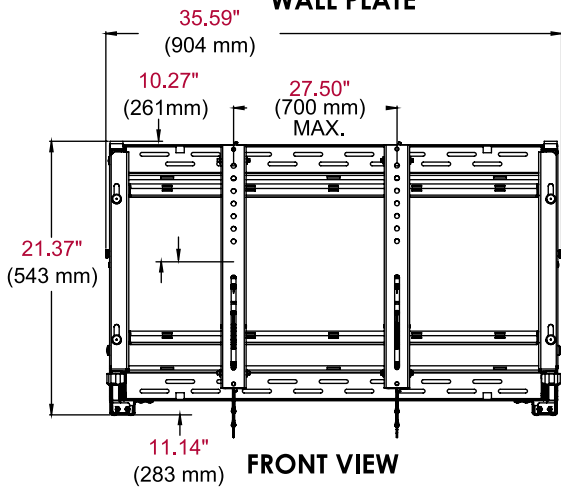

DS-VW765-LQR SmartMount® Full Service Video Wall Mount with Quick Release - Landscape for 46" -65" Displays

Product Specifications

	DIMENSIONS (W x H x D)	PRODUCT WEIGHT	LOAD CAPACITY	FINISH	AVAILABLE COLORS
DS-VW765-LQR	35.59" x 21.37" x 3.08"-3.83" (904 x 543 x 78-97mm)	35lb (15.9kg)	125lb (56.8kg)	Textured	Black

Package Specifications

	PACKAGE SIZE (W x H x D)	PACKAGE SHIP WEIGHT	PACKAGE UPC CODE	PACKAGE CONTENTS	UNITS IN PACKAGE
DS-VW765-LQR	36.25" x 23.25" x 4.75" (921 x 591 x 121mm)	39lb (17.6kg)	735029300847	Wall mount assembly, mounting attachment rails, fasteners	1

Accessories

DS-VWS###: Wall Plate Alignment Spacers

All dimensions = inch (mm)

WALL PLATE

ADAPTOR BRACKET

FRONT VIEW

SIDE VIEW

SIDE VIEW EXTENDED