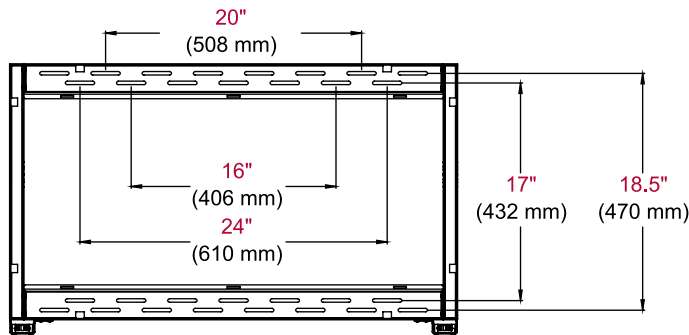

DS-VW765-LQR SmartMount® Full Service Video Wall Mount with Quick Release - Landscape for 46" -65" Displays

Product Specifications

	DIMENSIONS (W x H x D)	PRODUCT WEIGHT	LOAD CAPACITY	FINISH	AVAILABLE COLORS
DS-VW765-LQR	35.59" x 21.37" x 3.08"-3.83" (904 x 543 x 78-97mm)	35lb (15.9kg)	125lb (56.8kg)	Textured	Black

Package Specifications

	PACKAGE SIZE (W x H x D)	PACKAGE SHIP WEIGHT	PACKAGE UPC CODE	PACKAGE CONTENTS	UNITS IN PACKAGE
DS-VW765-LQR	36.25" x 23.25" x 4.75" (921 x 591 x 121mm)	39lb (17.6kg)	735029300847	Wall mount assembly, mounting attachment rails, fasteners	1

Accessories

DS-VWS###: Wall Plate Alignment Spacers

All dimensions = inch (mm)

WALL PLATE

ADAPTOR BRACKET

FRONT VIEW

SIDE VIEW

SIDE VIEW EXTENDED