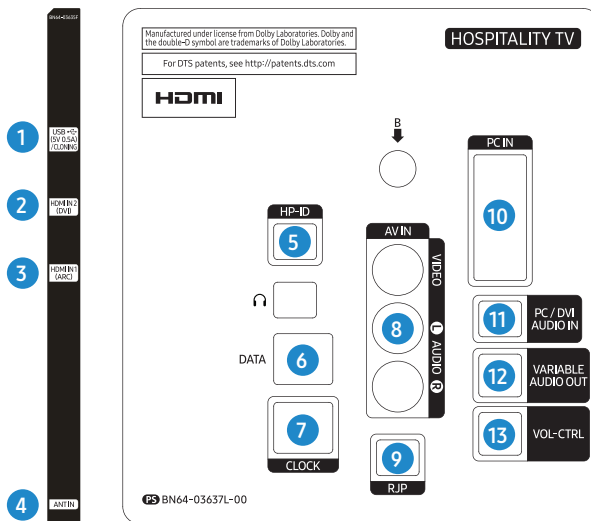

Basic Feature		Hospitality Solution			Convenience Feature		Security		Clock Option	
Screen Size	Resolution	Home Menu	LYNK™ REACH 4.0	LYNK™ HMS	Multi-code remote control	Improve Plug and Play	LYNK™ DRM	Security Mode	External Clock Compatibility	Software Clock
32",40",49",55"	1,920x1,080	•	•		•	•	•	•	•	•

Specifications

32",40"49"55"

Connectors

- HG32EE670DK
- HG40EE670DK
- HG49EE670DK
- HG55EE670DK

1. USB (5V 0.5A) / CLONING
2. HDMI IN2 (DVI)
3. HDMI IN1 (ARC)
4. ANT IN
5. HP-ID
6. DATA
7. CLOCK
8. AV IN
9. RJP
10. PC IN
11. PC/DVI AUDIO IN
12. VARIABLE
13. VOL-CTRL

		32EE670 HG32EE670DK	40EE670 HG40EE670DK	49EE670 HG49EE670DK	55EE670 HG55EE670DK
Design	Front Color	Dark Titan	Dark Titan	Dark Titan	Dark Titan
	Stand Type	Square	Square	Square	Square
	Swivel (Left/Right)	90/90	90/90	90/90	90/90
Dimension	Set Size without Stand - Wall Mount Side (WxHxD)(mm)	730.4 x 433.8 x 40.3	917.6 x 539.2 x 40.2	1105.8 x 645.0 x 39.8	1241.6 x 721.4 x 40.0
	Set Size without Stand - Speaker Side (WxHxD)(mm)	730.4 x 433.8 x 54.6	917.6 x 539.2 x 54.2	1105.8 x 645.0 x 54.6	1241.6 x 721.4 x 54.5
	Set Size with Stand (WxHxD)(mm)	730.4 x 482.8 x 192.6	917.6 x 591.1 x 226.5	1105.8 x 697.0 x 226.5	1241.6 x 773.3 x 226.5
	Package Size (WxHxD)(mm)	913 x 534 x 113	1105 x 636 x 116	1290 x 746 x 130	1424 x 812 x 140
Weight	Set Weight without Stand (kg)	5.5	8.5	13.1	16
	Set Weight with Stand (kg)	7.1	11.4	16	18.9
	Package Weight (kg)	8.8	13.2	19.9	24.1
Accessory	Remote Controller Model	TM1240A	TM1240A	TM1240A	TM1240A
	Batteries (for Remote Control)	Yes	Yes	Yes	Yes
	Samsung Smart Control (Included)	N/A	N/A	N/A	N/A
	Ultra Slim Wall Mount Support	N/A	N/A	N/A	N/A
	Mini Wall Mount Support	N/A	Yes	Yes	Yes
	VESA Wall Mount Support	Yes	Yes	Yes	Yes
	Power Cable	Yes	Yes	Yes	Yes
	Quick Install Guide	Yes	Yes	Yes	Yes
	Data Cable	Yes	Yes	Yes	Yes
	Stand Mount Kit	N/A	Yes	Yes	Yes
	Security Screws	N/A	N/A	N/A	N/A
Angle Adaptor (for Side RF tuner)	N/A	N/A	N/A	N/A	