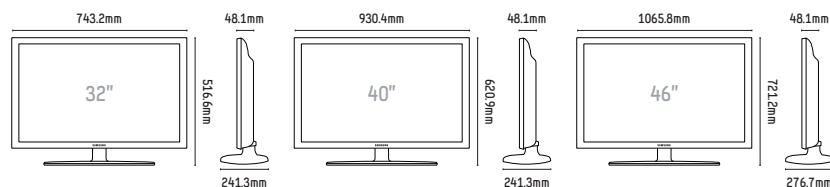

Model	LED TV SERIES 6 HA670		
	32"	40"	46"
Basic Info			
Model Code	HG32EA670SW	HG40EA670SW	HG46EA670SW
Video			
HD/FHD	FHD	FHD	FHD
Resolution	1920 x 1080	1920 x 1080	1920 x 1080
Response Time	8.5ms	5.5ms	8 ms
Viewing angle (H/V)	176/176	178/178	178/178
Backlight	LED	LED	LED
Static Contrast Ratio	5000:1	5000:1	5000:1
Brightness	330cd/m2	310cd/m2	320cd/m2
Audio			
Dolby Surround(SRS)	Dolby Digital Plus / Dolby Pulse SRS TheaterSound	Dolby Digital Plus / Dolby Pulse SRS TheaterSound	Dolby Digital Plus / Dolby Pulse SRS TheaterSound
dts 2.0 + Digital Out	Yes	Yes	Yes
Max Internal Speaker Out	10W x 2	10W x 2	10W x 2
Bathroom Speaker Out	4W Mono	4W Mono	4W Mono
Feature			
Digital Noise Filter	Yes	Yes	Yes
Teletext	Yes	Yes	Yes
EPG	Yes	Yes	Yes
ConnectShare™ (USB2.0)	Movie	Movie	Movie
AnyNet+ (HDMI-CEC)	Yes	Yes	Yes
Auto Channel Search	Yes	Yes	Yes
Auto Power Off (Auto TV On)	Yes	Yes	Yes
Auto Volume Leveller	Yes	Yes	Yes
Caption/Subtitle	Yes	Yes	Yes
Clock & On/Off Timer	Yes	Yes	Yes
Game Mode	Yes	Yes	Yes
Picture-In-Picture	1 Tuner PIP	1 Tuner PIP	1 Tuner PIP
Sleep Timer	Yes	Yes	Yes
OSD Language	29 European Languages	29 European Languages	29 European Languages
Input & Output			
RF In (Terrestrial/Cable input)	1	1	1
RJ12 For External Control	1	1	1
HDMI (Side/Rear)	3	3	3
USB (Side/Rear)	1	1	1
Component In(Y/Pb/Pr) (Side/Rear)	1	1	1
Composite In(AV) (Side/Rear)	1 (Common Use for Component Y)	1 (Common Use for Component Y)	1 (Common Use for Component Y)
Headphone	1	1	1
Headphone_ID	1	1	1
Variable Audio Out	1	1	1
VOL-CTRL	1	1	1
RJP jack (Remote Jack Pack)	1	1	1
PC In (D-sub)	1	1	1
PC Audio In (Mini Jack)	1	1	1
DVI Audio In (Mini Jack)	1 (Common Use for PC Audio in)	1 (Common Use for PC Audio in)	1 (Common Use for PC Audio in)
CI Slot	1	1	1
Scart	1	1	1
Hospitality Feature			
REACH	Yes	Yes	Yes
SIRCH Compatibility	Yes	Yes	Yes
Hospitality Plug & Play (Easy Setup)	Yes	Yes	Yes
RJ12 / IR pass through	Yes	Yes	Yes
Music Mode (Input: PC/AV/Component)	Yes	Yes	Yes
Music Mode Backlight on/off	Yes	Yes	Yes
My Channel	Yes	Yes	Yes
Software Clock	Yes	Yes	Yes
Clock Back Up Supply	Yes	Yes	Yes
TTX Clock Update (Analogue)	Yes	Yes	Yes
Power On Status Setting (Keypad/Master Power off)	Yes	Yes	Yes
Jack Pack Compatibility	Yes	Yes	Yes
USB Cloning	Yes	Yes	Yes
Bathroom Speaker output	Yes	Yes	Yes
Hotel Channel List	Yes	Yes	Yes
Logo Display with Time out Setting(BMP/Movie)	Yes	Yes	Yes
Welcome Message	Yes	Yes	Yes
Auto Source mode	Yes	Yes	Yes
Energy Saving Mode(BLU control)	Yes	Yes	Yes
Multi Code Remote	Yes	Yes	Yes
Screwed Remote Battery Cover	Yes	Yes	Yes
Alarm Key	Yes	Yes	Yes
Mixed channel list(DVB T/C/S2, Analog)	Yes	Yes	Yes
Smooovie Compatibility	Yes	Yes	Yes
Soundbar Compatibility	Yes	Yes	Yes
Dimension			
Weight (Set) With Stand (Kg)	7.9	11.9	15
Weight (Set) Without Stand (Kg)	6.7	10.6	13.2
Dimensions (WxHxD)mm With Stand	743.2 x 516.6 x 241.3	930.4 x 620.9 x 241.3	1065.8 x 721.2 x 276.7
Dimensions (WxHxD)mm Without Stand	743.2 x 449.7 x 48.1	930.4 x 555.1 x 48.1	1065.8 x 631.5 x 48.1
VESA			
Dimensions (mm)	200 x 200	200 x 200	400 x 400
Screw Size	M8	M8	M8
Accessories			
Remote Control	TM1050	TM1050	TM1050
Batteries(for Remote Control)	Yes	Yes	Yes
RJ 12 Cable	Yes	Yes	Yes
Power Cable	Yes	Yes	Yes
Installation manual(Quick guide)	Yes	Yes	Yes
System			
DTV Reception	DVB-T/C / DVB-T2/C	DVB-T/C / DVB-T2/C	DVB-T/C / DVB-T2/C
Power			
Power Supply	AC220~240V	AC220~240V	AC220~240V
Power Consumption (Rated) (Watts)	75W	92W	98W
Power Consumption (Stand-by) (Watts)	Under 0.5W	Under 0.5W	Under 0.5W
Eco			
Energy Efficiency Class	A	A	A+
Eco Sensor	Yes	Yes	Yes
Energy Saving Mode Power Consumption (Watts)			
High	17W	24W	26W
Medium	19W	29W	29W
Low	24W	34W	38W
Security			
Kensington Lock	Yes	Yes	Yes