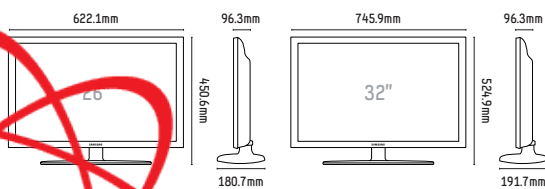

www.samsung.com/hospitality

airwave.tv

Model	LED TV SERIES 4 HA475	
	26"	32"
Basic Info		
Model Code	HG26EA475RW	HG32EA475RW
Video		
HD/FHD	HD	HD
Resolution	1366 x 768	1366 x 768
Response Time	8.5mS	8mS
Viewing angle (H/V)	176/176	178/178
Backlight	LED	LED
Static Contrast Ratio	3000:1	4000:1
Brightness	300cd/m2	330cd/m2
Audio		
Dolby	Dolby Digital Plus / Dolby Pulse	Dolby Digital Plus / Dolby Pulse
Surround(SRS)	SRS TheaterSound	SRS TheaterSound
dts 2.0 + Digital Out	Yes	Yes
Max Internal Speaker Out	5W x 2	10W x 2
Bathroom Speaker Out	4W Mono	4W Mono
Feature		
Digital Noise Filter	Yes	Yes
Teletext	Yes	Yes
EPG	Yes	Yes
ConnectShare™ (USB2.0)	Movie	Movie
Anynet+ (HDMI-CEC)	Yes	Yes
Auto Channel Search	Yes	Yes
Auto Power Off (Auto TV On)	Yes	Yes
Auto Volume Leveller	Yes	Yes
Caption(Subtitle)	Yes	Yes
Clock & On/Off Timer	Yes	Yes
Game Mode	Yes	Yes
Picture-In-Picture	1 Tuner PIP	1 Tuner PIP
Sleep Timer	Yes	Yes
OSD Language	29 European Languages	29 European Languages
Input & Output		
RF In (Terrestrial/Cable input)	1	1
RJ12 For External Control	1	1
HDMI (Side/Rear)	1/2	1/2
USB (Side/Rear)	1/0	1/0
Component In(Y/Pb/Pr) (Side/Rear)	0/1	0/1
Composite In(AV) (Side/Rear)	0/1 (Common Use for Component Y)	0/1 (Common Use for Component Y)
Headphone	1	1
Headphone_ID	1	1
Variable Audio Out	1	1
VOL-CTRL	1	1
RJP jack (Remote Jack Pack)	1	1
PC In (D-sub)	1	1
PC Audio In (Mini Jack)	1	1
DVI Audio In (Mini Jack)	1 (Common Use for PC Audio in)	1 (Common Use for PC Audio in)
CI Slot	1	1
Scart	1	1
Hospitality Feature		
REACH	Yes	Yes
SIRCH Compatibility	Yes	Yes
Hospitality Plug & Play (Easy Setup)	Yes	Yes
RJ12 / IR pass through	Yes	Yes
Music Mode (Input: PC/AV/Component)	Yes	Yes
Music Mode Backlight on/off	Yes	Yes
My Channel	Yes	Yes
Built-in Clock	Yes	Yes
Built-in Clock Dimming Control	Yes	Yes
Clock Back Up Supply	Yes	Yes
TTX Clock Update (Analogue)	Yes	Yes
Power On Status Setting (Keycard/Master Power off)	Yes	Yes
Jack Pack Compatibility	Yes	Yes
USB Cloning	Yes	Yes
Bathroom Speaker output	Yes	Yes
Hotel Channel List	Yes	Yes
Logo Display with Time out Setting(BMP/Movie)	Yes	Yes
Welcome Message	Yes	Yes
Auto Source mode	Yes	Yes
Energy Saving Mode(BLU control)	Yes	Yes
Multi Code Remote	Yes	Yes
Screwed Remote Battery Cover	Yes	Yes
Alarm Key	Yes	Yes
Mixed channel list(DVB T/C/S2, Analog)	Yes	Yes
Smovie Compatibility	Yes	Yes
Soundbar Compatibility	Yes	Yes
Dimension		
Weight (Set) With Stand (Kg)	4.7	7.9
Weight (Set) Without Stand (Kg)	4.2	5.9
Dimensions (WxHxD)mm With Stand	622.1 x 450.6 x 180.7	745.9 x 524.9 x 191.7
Dimensions (WxHxD)mm Without Stand	622.1 x 397.1 x 96.3	745.9 x 467.1 x 96.3
VESA		
Dimensions (mm)	100 x 100	200 x 200
Screw Size	M4	M4
Accessories		
Remote Control	TM1050	TM1050
Batteries(for Remote Control)	Yes	Yes
RJ 12 Cable	Yes	Yes
Power Cable	Yes	Yes
Installation manual(Quick guide)	Yes	Yes
System		
TV Reception	DVB-T/C	DVB-T/C
Power		
Power Supply	AC220~240V	AC220~240V
Power Consumption (rated) (Watts)	40W	52W
Power Consumption (Stand-by) (Watts)	0.7W	0.7W
Energy		
Energy Efficiency Class	A	A
Energy Saving Mode Power Consumption (Watts)		
Normal	13W	14W
Standby	16W	18W
Off	19W	22W
Security		
Kensington Lock	Yes	Yes