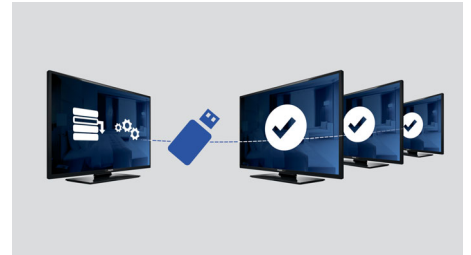

USB Cloning

Provides the ability to easily copy all programming and channel programming settings from one TV into other TV sets in less than a minute. The feature ensures uniformity between TV sets and significantly reduces installation time and costs.

One combined channel list

One integrated channel list for digital and analogue channels. This allows the guest to zapp seamless between Analogue and Digital channels.

Advanced volume control

With advanced volume control you can install the start-up volume of the TV and predifine the volume range with which the TV set is allowed to operate, preventing excessive volume adjustments and avoiding disturbance of next door guests.

Joystick control locking

By disabling or enabling the joystick control locking, the administrator can prevent unauthorized use of the TV via the joystick, saving the hotelier overheads.

Installation menu locking

Prevents unauthorized access to installation and configuration settings, to ensure maximum guest convenience and avoid unnecessary reinstalling costs.

Issue date 2016-04-11
Owner: jan van hecke
Version: 0.0.1

12 NC: 8670 001 38218
EAN: 87 18863 00945 1

Test leaflet, for internal use only!
© 2016 Koninklijke Philips N.V.
All Rights reserved.

Specifications are subject to change without notice.
Trademarks are the property of Koninklijke Philips N.V. or their respective owners.

* Availability of features will depend on implementation chosen by integrator.

* Typical on-mode power consumption measured according to IEC62087 Ed 2. The actual energy consumption will depend on how the television is used.

* This television contains lead only in certain parts or components where no technology alternatives exist in accordance with existing exemption clauses under the RoHS Directive.