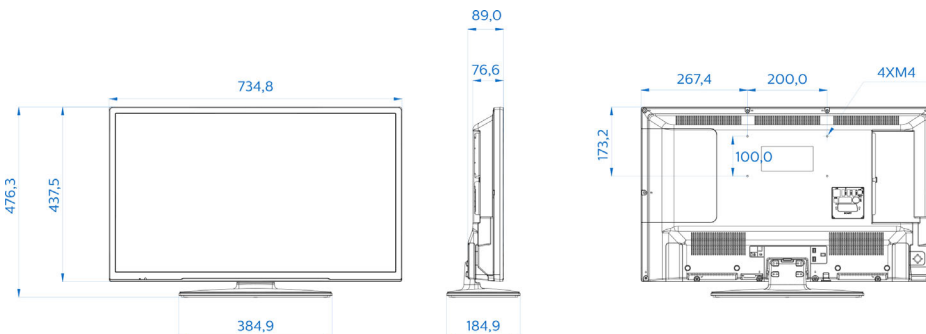

Specifications

Picture/Display

- Display: LED HD TV
- Diagonal screen size: 32 inch / 80 cm
- Aspect ratio: 16:9
- Panel resolution: 1366 x 768p
- Brightness: 300 cd/m²
- Viewing angle: 178° (H) / 178° (V)

Accessories

- Included: Remote Control 22AV1407A/12, 2xAAA Battery, Tabletop Stand, Warranty Leaflet, Legal and Safety brochure
- Optional: Setup RC 22AV8573/00

Power

- Mains power: AC 220-240V; 50-60Hz
- Energy Label Class: A+
- Eu Energy Label power: 31 W
- Annual energy consumption: 45 kWh
- Standby power consumption: <0.3 W
- Power Saving Features: Eco mode
- Ambient temperature: 5 °C to 45 °C

Dimensions

- Set dimensions (W x H x D): 735 x 438 x 77/

Issue date 2016-07-01

Version: 1.0.1

12 NC: 8670 001 37964
EAN: 87 18863 00936 9

© 2016 Koninklijke Philips N.V.
All Rights reserved.

Specifications are subject to change without notice.
Trademarks are the property of Koninklijke Philips N.V.
or their respective owners.

www.philips.com

- 89 mm
- Set dimensions with stand (W x H x D): 735 x 476 x 185 mm
- Product weight: 5,1 kg
- Product weight (+stand): 5,6 kg
- VESA wall mount compatible: M4, 200 x 100 mm

* Availability of features will depend on implementation chosen by integrator.
* Typical on-mode power consumption measured according to IEC62087 Ed 2. The actual energy consumption will depend on how the television is used.
* This television contains lead only in certain parts or components where no technology alternatives exist in accordance with existing exemption clauses under the RoHS Directive.