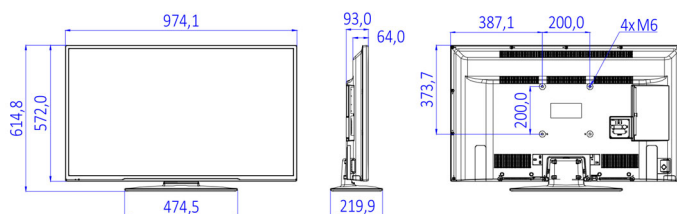

Specifications

Picture/Display

- Display: LED Full HD
- Diagonal screen size: 43 inch / 108 cm
- Aspect ratio: 16:9
- Panel resolution: 1920x1080p
- Brightness: 300 cd/m²
- Viewing angle: 178° (H) / 178° (V)

Accessories

- Included: Remote Control 22AV1407A/12, 2xAAA Battery, Tabletop Stand, Warranty Leaflet, Legal and Safety brochure
- Optional: Setup RC 22AV8573/00

Power

- Mains power: AC 220-240V; 50-60Hz
- Energy Label Class: A++
- Eu Energy Label power: 37 W
- Annual energy consumption: 54 kWh
- Standby power consumption: <0.3 W
- Power Saving Features: Eco mode
- Ambient temperature: 5 °C to 45 °C

Dimensions

- Set dimensions (W x H x D): 974 x 572 x 64/

Issue date 2016-07-01

Version: 1.0.1

12 NC: 8670 001 37963
EAN: 87 18863 00935 2

© 2016 Koninklijke Philips N.V.
All Rights reserved.

Specifications are subject to change without notice.
Trademarks are the property of Koninklijke Philips N.V.
or their respective owners.