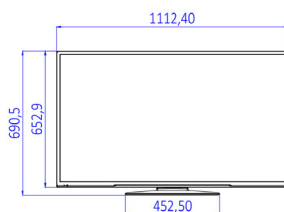

## Picture/Display

- Display: LED Full HD
- Diagonal screen size: 49 inch / 123 cm
- Aspect ratio: 16:9
- Panel resolution: 1920x1080p
- Brightness: 330 cd/m<sup>2</sup>
- Viewing angle: 178° (H) / 178° (V)

## Dimensions

- Set dimensions (W x H x D): 1112 x 653 x 60/

Issue date 2016-07-01

Version: 1.0.1

12 NC: 8670 001 37962  
EAN: 87 18863 00934 5

© 2016 Koninklijke Philips N.V.  
All Rights reserved.

Specifications are subject to change without notice.  
Trademarks are the property of Koninklijke Philips N.V.  
or their respective owners.