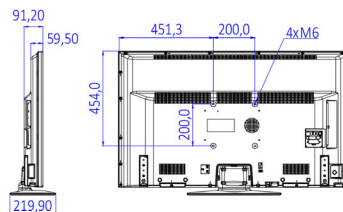

## Picture/Display

- Display: LED Full HD
- Diagonal screen size: 49 inch / 123 cm
- Aspect ratio: 16:9
- Panel resolution: 1920x1080p
- Brightness: 330 cd/m<sup>2</sup>
- Viewing angle: 178° (H) / 178° (V)

## Dimensions

- Set dimensions (W x H x D): 1112 x 653 x 60/

Issue date 2016-07-01

Version: 1.0.1

12 NC: 8670 001 37962  
EAN: 87 18863 00934 5

© 2016 Koninklijke Philips N.V.  
All Rights reserved.

Specifications are subject to change without notice.  
Trademarks are the property of Koninklijke Philips N.V.  
or their respective owners.