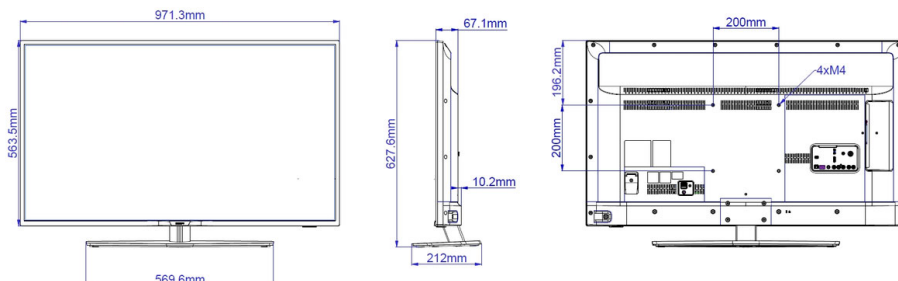

Dimensions

- Set dimensions (W x H x D): 971 x 564 x 67/77 mm
- Set dimensions with stand (W x H x D): 971 x 627.6 x 212 mm
- Product weight: 9.2 kg
- Product weight (+stand): 11.2 kg
- VESA wall mount compatible: 200 x 200 mm, M6