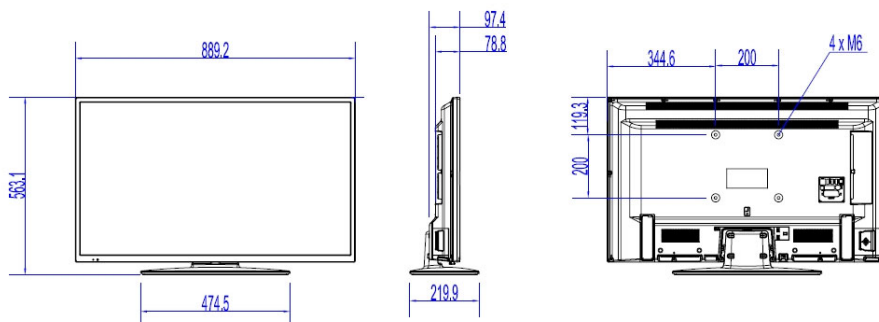

LED

WelcomePage

USB

PrisonMode

Specifications

Picture/Display

- Display: LED HD TV
- Diagonal screen size: 39 inch / 98 cm
- Aspect ratio: 16:9
- Panel resolution: 1366 x 768p
- Brightness: 300 cd/m²
- Viewing angle: 178° (H) / 178° (V)

Accessories

- Included: Remote Control 22AV1407A/12, 2xAAA Batteries, Tabletop Stand, Warranty Leaflet, Legal and Safety brochure
- Optional: Setup RC 22AV9573A, Remote Control 22AV1601A/12

Power

- Mains power: AC 220-240V; 50-60Hz
- Energy Label Class: A++
- Eu Energy Label power: 31 W
- Annual energy consumption: 45 kW h
- Standby power consumption: <0.3 W
- Power Saving Features: Eco mode
- Ambient temperature: 5 °C to 45 °C

Dimensions

- Set dimensions (W x H x D): 889 x 523 x 79/97 mm
- Set dimensions with stand (W x H x D): 889 x 563 x 220 mm
- Product weight: 6.6 kg
- Product weight (+stand): 7.5 kg
- VESA wall mount compatible: 200 x 200 mm, M6