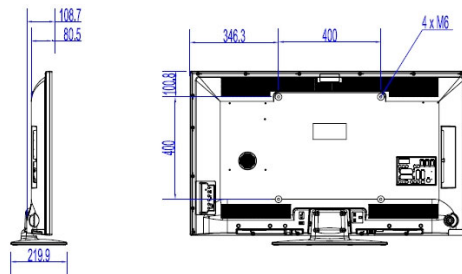

LED

WelcomePage

USB

PrisonMode

Specifications

Picture/Display

- Display: LED Full HD
- Diagonal screen size: 48 inch / 121 cm
- Aspect ratio: 16:9
- Panel resolution: 1920 x 1080p
- Brightness: 300 cd/m²
- Viewing angle: 178° (H)/178° (V)
- Contrast ratio (typical): 4000

Accessories

- Included: Remote Control 22AV1407A/12, 2 x AAA Batteries, Tabletop Stand, Warranty Leaflet, Legal and Safety brochure
- Optional: Setup RC 22AV9573A, Remote Control 22AV1601A/12

Power

- Mains power: AC 220-240 V; 50-60 Hz
- Energy Label Class: A++
- EU Energy Label power: 46 W
- Annual energy consumption: 67 kWh
- Standby power consumption: <0.3 W
- Power Saving Features: Eco mode
- Ambient temperature: 5°C to 45°C

Dimensions

- Set dimensions (W x H x D): 1093 x 642 x 81/97 mm

- Set dimensions with stand (W x H x D): 1093 x 681 x 220 mm
- Product weight: 10.1 kg
- Product weight (+stand): 11.0 kg
- VESA wall mount compatible: M6, 200 x 200 mm