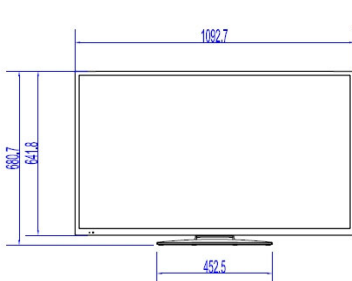

LED

WelcomePage

USB

PrisonMode

Specifications

Picture/Display

- Display: LED Full HD
- Diagonal screen size: 48 inch / 121 cm
- Aspect ratio: 16:9
- Panel resolution: 1920 x 1080p
- Brightness: 300 cd/m²
- Viewing angle: 178° (H)/178° (V)
- Contrast ratio (typical): 4000

Accessories

- Included: Remote Control 22AV1407A/12, 2 x AAA Batteries, Tabletop Stand, Warranty Leaflet, Legal and Safety brochure
- Optional: Setup RC 22AV9573A, Remote Control 22AV1601A/12

Power

- Mains power: AC 220-240 V; 50-60 Hz
- Energy Label Class: A++
- EU Energy Label power: 46 W
- Annual energy consumption: 67 kWh
- Standby power consumption: <0.3 W
- Power Saving Features: Eco mode
- Ambient temperature: 5°C to 45°C

Dimensions

- Set dimensions (W x H x D): 1093 x 642 x 81/97 mm

- Set dimensions with stand (W x H x D): 1093 x 681 x 220 mm
- Product weight: 10.1 kg
- Product weight (+stand): 11.0 kg
- VESA wall mount compatible: M6, 200 x 200 mm