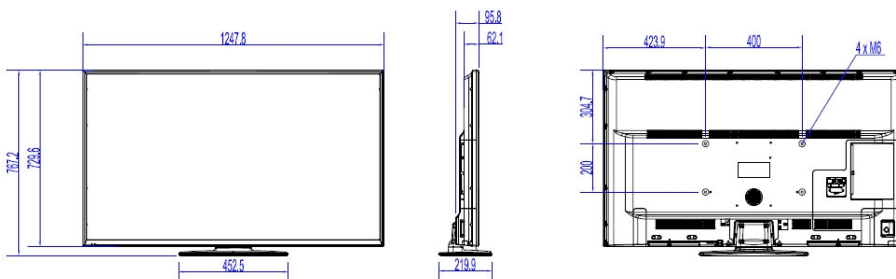

## Picture/Display

- Display: 4K Ultra HD LED
- Diagonal screen size: 55 inch / 139 cm
- Aspect ratio: 16:9
- Panel resolution: 3840 x 2160p
- Brightness: 350 cd/m<sup>2</sup>
- Contrast ratio (typical): 4000
- Viewing angle: 178° (H)/178° (V)

## Dimensions

- Set dimensions (W x H x D): 1248 x 730 x 62/96 mm
- Set dimensions with stand (W x H x D): 1248 x 767 x 220 mm
- Product weight: 13.8 kg
- Product weight (+stand): 14.7 kg
- VESA wall mount compatible: M6, 400 x 400 mm