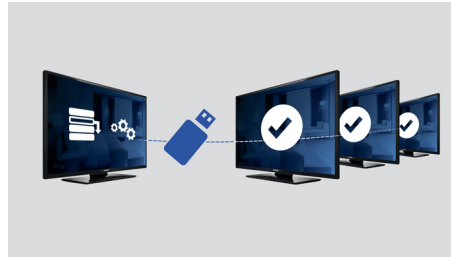

USB Cloning

Provides the ability to easily copy all programming and channel programming settings from one TV into other TV sets in less than a minute. The feature ensures uniformity between TV sets and significantly reduces installation time and costs.