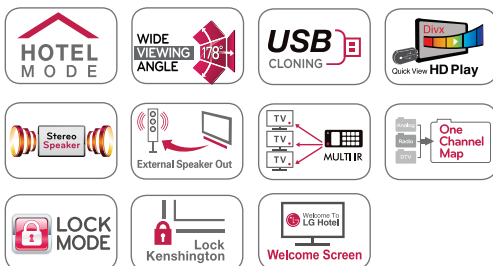

POWER

Voltage, Hz	100 ~ 240V, 50/60Hz
Stand-by	0.3W↓