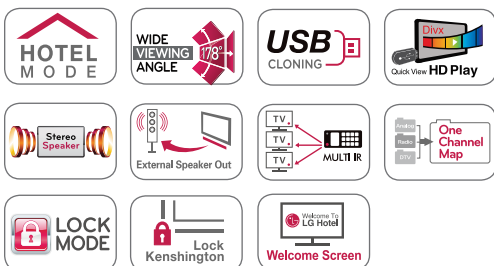

POWER

Voltage, Hz	100 ~ 240V, 50/60Hz
Stand-by	0.3W↓