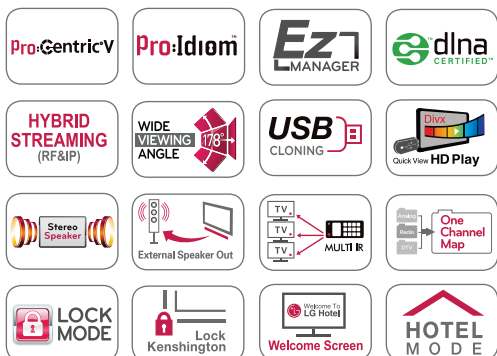

POWER

Voltage, Hz	100 ~ 240V, 50/60Hz
Stand-by	0.3W↓