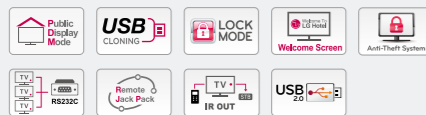

22"/26"/32"/37"/42F"/47F"

EFFICIENT MANAGEMENT

- Public Display Mode
- USB Cloning
- Lock Mode
- Welcome Screen
- Anti-Theft System
- RS-232C (Except 22"/26")

GUEST'S EXPERIENCE MAXIMIZATION

- Remote Jack Pack
- IR Out/SPK out
- USB2.0

CIS
LS679C

32F"/37F"/42F"

EFFICIENT MANAGEMENT

- Public Display Mode
- USB Cloning
- Lock Mode
- Welcome Screen
- RS-232C

GUEST'S EXPERIENCE MAXIMIZATION

- USB2.0

COMMERCIAL TV

EU/CIS
LN549C (EU) / LN548C (CIS)