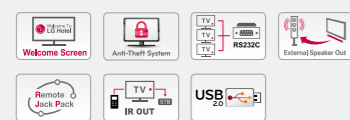

EU/CIS
LT640E

32"/42F"

- Simple Editor
- USB Playback
- Multi Contents List
- Wi-Fi Update
- Smart Scheduling

EFFICIENT MANAGEMENT

- Welcome Screen
- Anti-Theft System
- RS232C

GUEST'S EXPERIENCE MAXIMIZATION

- External Speaker Out
- Remote Jack Pack
- IR Out
- USB2.0

EU/CIS
LN549E Available : '13 May

32"/37"/42F"/47F"

- Simple Editor
- USB Playback
- Multi Contents List
- Wi-Fi Update
- Smart Scheduling

EFFICIENT MANAGEMENT