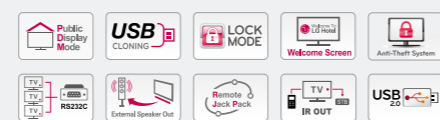

GUEST'S EXPERIENCE MAXIMIZATION

- External Speaker Out
- Remote Jack Pack
- IR Out
- USB2.0

*The running model is subject to change without prior notice.