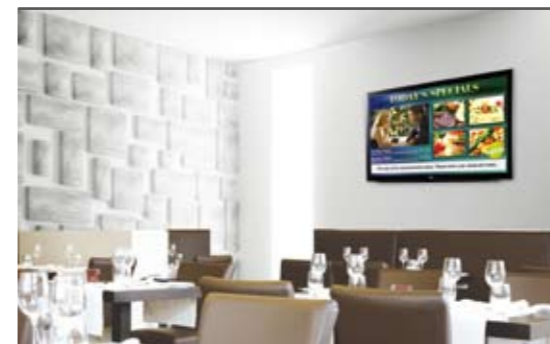

WI-FI CONTENTS DELIVERY

Using a wireless network, Transfer Contents saved on a PC to the TV

VERTICAL UTILIZATION

RESTAURANTS

Draw your patron's attention with specials and events on the LG EzSign TV.

HEALTHCARE

Display signage content of news or health tips in waiting rooms and lobbies while capturing patient's attention with engaging shows and movies.

RETAIL

From the window store front to the point of sale, the LG EzSign TV promotes products and special marketing campaigns to induce sales.