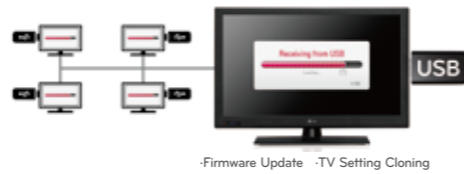

USB Cloning

Your ordinary USB can be the perfect device for cloning all TV Signage with astonishing speed and ease. The USB Cloning feature allows you to simply copy the TV settings to all TVs using a USB stick, a process that is fully automated to save a lot of time without having to set each TV one by one.