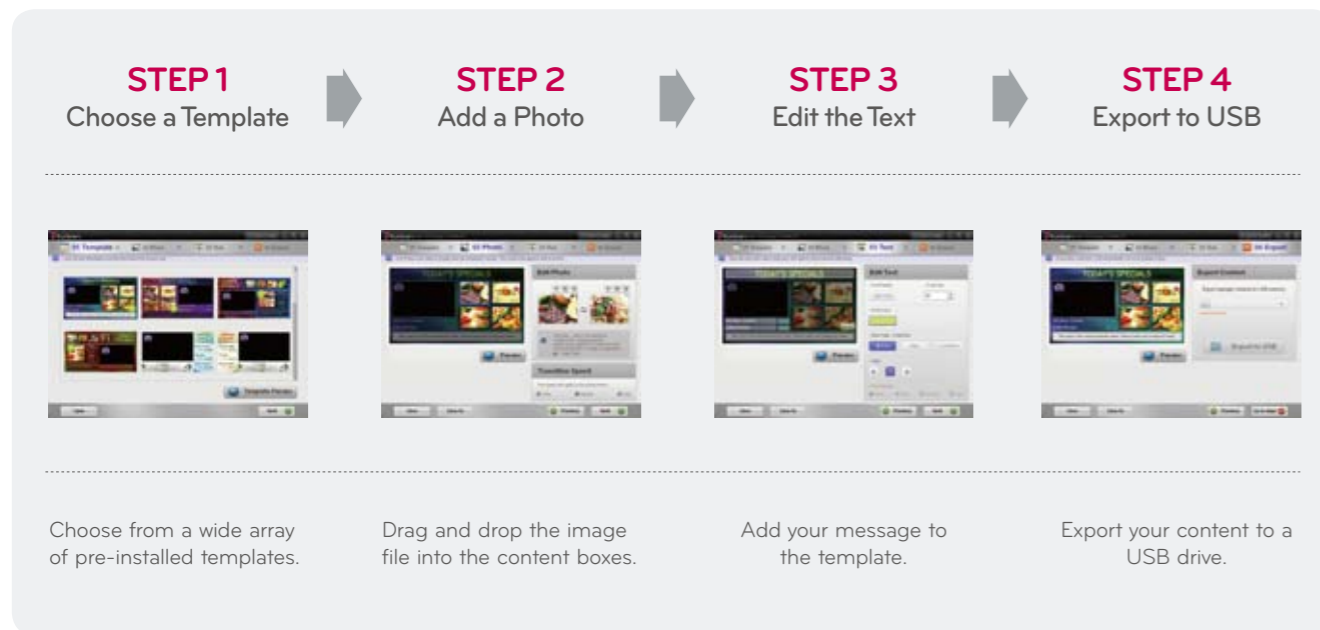

Select one of the pre-installed content templates. Simply apply images and add text. It's that easy.

CUSTOMIZED TO YOUR NEEDS

Signage content can be specific to your business

The LG EzSign TV allows you to create your own signage content and make revisions on the fly.

The LG EzSign TV gives you the power to choose and change according to your needs.

The Best Award winner (two consecutive years) from the Commercial Integrator magazine for digital signage hardware and the product of the year from CRN, the LG EzSign TV is an innovation in digital signage that can entertain while maximizing the impact of your Message.

EzSign Solution

Create your contents in just 4 steps.

Easy & Quick edition for men and women of all ages

FREE TEMPLATES

Over 50 high quality designs are offered for free
More than 50 basic templates are offered in a way that suits the situation of users. Users can easily update and use them.

WI-FI CONTENTS DELIVERY

Using a wireless network, Transfer Contents saved on a PC to the TV

VERTICAL UTILIZATION

RESTAURANTS

Draw your patron's attention with specials and events on the LG EzSign TV.

HEALTHCARE