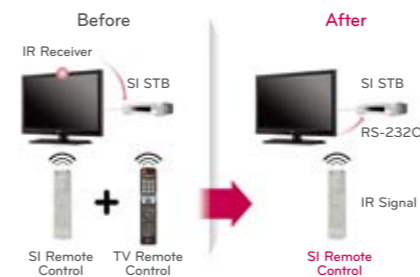

IR Out

IR Out enables customized set-top boxes to receive IR signals via LG TV Signage with STB remote controls. It is an added convenience with simpler connection and allows easy management using a single remote control.