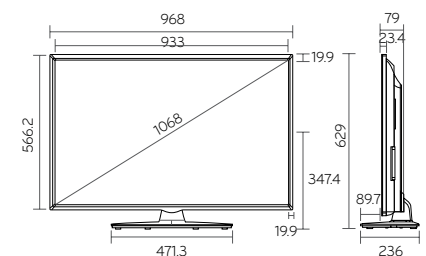

## SPECIFICATIONS

\* The specifications and features are subject to change without prior notice.

DISPLAY	Type	Direct LED
	Resolution	32" / 37": 1366 x 768(HD) 42F": 1920 x 1080(FHD)
SYSTEM	DTV	DVB-T / C
AUDIO	Audio Output	10W + 10W
	Welcome Screen	•
HOTEL FEATURE	Lock Mode	•
	One Channel Map	•
	Multi IR Code	•
	Hotel Mode	•
	USB Cloning	•
	IR Out	• (RS-232C, HDMI)
	External Power (RS-232C)	-
	Front LED clock / Ready (ACC)	-
	External Speaker Out	• (Int Variable / Fixed)
	RJP Interface	• (RS-232C, HDMI CEC)
INTERFACE	Swivel	32": 30° 37" / 42F": 180°
	Anti-theft System	Kensington Lock Credenza / Security Screw Hole
	Eco	Smart Energy Saving RoHS Eco Flower
	RF In	•
	AV In	-
POWER	Component In	• (Phone Jack)
	RGB In	•
	HDMI In	• (Side:1, Rear:2)
	CI Slot	•
	Full Scart	•
DIMENSION	RS-232C	•
	Voltage, Hz	100-240V, 50 / 60Hz
	Max (Watts)	80 / 101 / 109
	Typical (Watts)	60 / 82 / 90
	Energy saving (Min)	48 / 66 / 88
	Energy saving (Med)	36 / 50 / 54
	Energy saving (Max)	21 / 29 / 32
Stand-by	0.3W↓	
Eco	ErP Class	A
	On Power Consumption (IEC62097 Edition 2) (W)	41(32), 52(37), 62(42)
	Stand By (W)	0.3W↓
DIMENSION	Set (with stand, W x H x D,mm)	32": 738 x 497 x 207 37": 849 x 561 x 236 42F": 968 x 629 x 236
	Weight (with stand, kg)	32": 7 37": 9.1 42F": 10.7
	ErP Class	A
	On Power Consumption (IEC62097 Edition 2) (W)	41(32), 52(37), 62(42)
	Stand By (W)	0.3W↓
Eco	Luminance Ratio (%)	65
	Mercury Content (mg)	0
	Presence of Lead	Yes
	EU Eco Flower	Approved
	Average Annual Consumption (kWh)	60(32), 76(37), 91(42)

## DIMENSION

32" 738 x 497 x 207 / 7kg VESA(mm): 200 x 100

37" 849 x 561 x 236 / 9.1kg VESA(mm): 200 x 200

42F" 968 x 629 x 236 / 10.7kg VESA(mm): 200 x 200