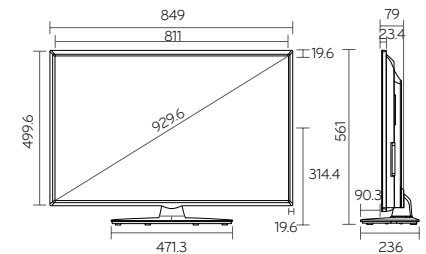

## SPECIFICATIONS

\* The specifications and features are subject to change without prior notice.

DISPLAY	Type	Direct LED
	Resolution	32" / 37": 1366 x 768(HD) 42F": 1920 x 1080(FHD)
SYSTEM	DTV	DVB-T / C
AUDIO	Audio Output	10W + 10W
	Welcome Screen	•
HOTEL FEATURE	Lock Mode	•
	One Channel Map	•
	Multi IR Code	•
	Hotel Mode	•
	USB Cloning	•
	IR Out	• (RS-232C, HDMI)
	External Power (RS-232C)	-
	Front LED clock / Ready (ACC)	-
	External Speaker Out	• (Int Variable / Fixed)
	RJP Interface	• (RS-232C, HDMI CEC)
INTERFACE	Swivel	32": 30° 37" / 42F": 180°
	Anti-theft System	Kensington Lock Credenza / Security Screw Hole
	Eco	Smart Energy Saving RoHS Eco Flower
	RF In	•
	AV In	-
POWER	Component In	• (Phone Jack)
	RGB In	•
	HDMI In	• (Side:1, Rear:2)
	CI Slot	•
	Full Scart	•
DIMENSION	RS-232C	•
	Voltage, Hz	100-240V, 50 / 60Hz
	Max (Watts)	80 / 101 / 109
	Typical (Watts)	60 / 82 / 90
	Energy saving (Min)	48 / 66 / 88
	Energy saving (Med)	36 / 50 / 54
	Energy saving (Max)	21 / 29 / 32
Stand-by	0.3W↓	
Eco	ErP Class	A
	On Power Consumption (IEC62097 Edition 2) (W)	41(32), 52(37), 62(42)
	Stand By (W)	0.3W↓
DIMENSION	Set (with stand, W x H x D,mm)	32": 738 x 497 x 207 37": 849 x 561 x 236 42F": 968 x 629 x 236
	Weight (with stand, kg)	32": 7 37": 9.1 42F": 10.7
	ErP Class	A
	On Power Consumption (IEC62097 Edition 2) (W)	41(32), 52(37), 62(42)
	Stand By (W)	0.3W↓
Eco	Luminance Ratio (%)	65
	Mercury Content (mg)	0
	Presence of Lead	Yes
	EU Eco Flower	Approved
	Average Annual Consumption (kWh)	60(32), 76(37), 91(42)

## DIMENSION

32" 738 x 497 x 207 / 7kg VESA(mm): 200 x 100

37" 849 x 561 x 236 / 9.1kg VESA(mm): 200 x 200

42F" 968 x 629 x 236 / 10.7kg VESA(mm): 200 x 200