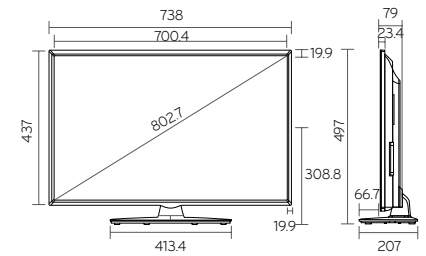

# LP360H

32" / 37" / 42F"

## SPECIFICATIONS

\* The specifications and features are subject to change without prior notice.

DISPLAY	Type	Direct LED
	Resolution	32" / 37": 1366 x 768(HD) 42F": 1920 x 1080(FHD)
SYSTEM	DTV	DVB-T / C
AUDIO	Audio Output	10W + 10W
	Welcome Screen	•
HOTEL FEATURE	Lock Mode	•
	One Channel Map	•
	Multi IR Code	•
	Hotel Mode	•
	USB Cloning	•
	IR Out	• (RS-232C, HDMI)
	External Power (RS-232C)	-
	Front LED clock / Ready (ACC)	-
	External Speaker Out	• (Int Variable / Fixed)
	RJP Interface	• (RS-232C, HDMI CEC)
INTERFACE	Swivel	32": 30° 37" / 42F": 180°
	Anti-theft System	Kensington Lock Credenza / Security Screw Hole
	Eco	Smart Energy Saving RoHS Eco Flower
	RF In	•
	AV In	-
POWER	Component In	• (Phone Jack)
	RGB In	•
	HDMI In	• (Side:1, Rear:2)
	CI Slot	•
	Full Scart	•
DIMENSION	RS-232C	•
	Voltage, Hz	100-240V, 50 / 60Hz
	Max (Watts)	80 / 101 / 109
	Typical (Watts)	60 / 82 / 90
	Energy saving (Min)	48 / 66 / 88
	Energy saving (Med)	36 / 50 / 54
	Energy saving (Max)	21 / 29 / 32
Stand-by	0.3W↓	
Eco	ErP Class	A
	On Power Consumption (IEC62097 Edition 2) (W)	41(32), 52(37), 62(42)
	Stand By (W)	0.3W↓
DIMENSION	Set (with stand, W x H x D,mm)	32": 738 x 497 x 207 37": 849 x 561 x 236 42F": 968 x 629 x 236
	Weight (with stand, kg)	32": 7 37": 9.1 42F": 10.7
	ErP Class	A
	On Power Consumption (IEC62097 Edition 2) (W)	41(32), 52(37), 62(42)
	Stand By (W)	0.3W↓
Eco	Luminance Ratio (%)	65
	Mercury Content (mg)	0
	Presence of Lead	Yes
	EU Eco Flower	Approved
	Average Annual Consumption (kWh)	60(32), 76(37), 91(42)

## DIMENSION

32" 738 x 497 x 207 / 7kg VESA(mm): 200 x 100

37" 849 x 561 x 236 / 9.1kg VESA(mm): 200 x 200

42F" 968 x 629 x 236 / 10.7kg VESA(mm): 200 x 200