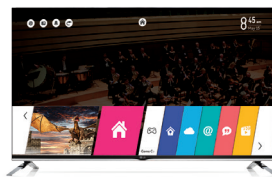

Simple Switching

Simple Customization

Simple Management

Seamless Design

The display is a seamless, edge-to-edge panel of glass over an ultra-slim, almost unnoticeable bezel. It's a sleek, elegant, virtually border-free design that will appeal to even the most refined sense of style. Your guests will love the stunning picture while it's on and marvel at its appearance while it's off. LG Pro:Centric Smart integrates beautifully with your sense of style.