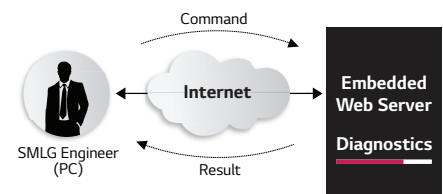

Pro:Centric[®] SMART

LY960H

webOS Commercial TV

LG Pro:Centric SMART offers webOS Commercial TV user interface and customizable tools that our partners can optimize their Hotel TVs with IP-based programs to provide premium hotel services with integrated set-top box solution.

Simple Switching

Simple Customization

Simple Management

Seamless Design

The display is a seamless, edge-to-edge panel of glass over an ultra-slim, almost unnoticeable bezel. It's a sleek, elegant, virtually border-free design that will appeal to even the most refined sense of style. Your guests will love the stunning picture while it's on and marvel at its appearance while it's off. LG Pro:Centric Smart integrates beautifully with your sense of style.