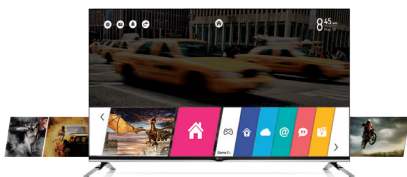

Simple Switching

Simple Customization

Simple Management

Seamless Design

The display is a seamless, edge-to-edge panel of glass over an ultra-slim, almost unnoticeable bezel. It's a sleek, elegant, virtually border-free design that will appeal to even the most refined sense of style. Your guests will love the stunning picture while it's on and marvel at its appearance while it's off. LG Pro:Centric Smart integrates beautifully with your sense of style.