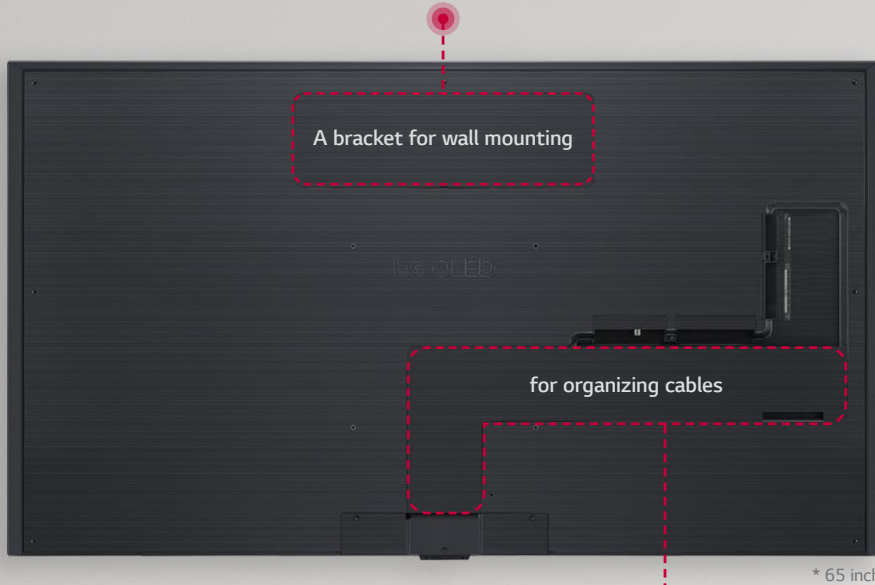

## Artwork Adorning Your Walls

WS960H is an art-inspired TV with perfect lines, ultra-thin bezel, and sleek design, featuring a narrow gap between the wall and the screen. LG Hospitality TVs shine the spotlight on your content and complement the interior of hotel rooms even when they're turned off.

### Pro:Centric Direct

The hotel content management solution Pro:Centric Direct offers easy and simple editing tools, making it easy to perform service and IP network-based remote management. The Pro:Centric Direct solution enables users to edit their interface easily by providing customized interface and efficiently manages all TVs in the room. The current PCD version provides IoT-based in-room control as well as voice control function through LG Natural Language Processing (NLP). These IoT and voice-related functions will be your starting point to prepare for the hotel rooms of next generation through artificial intelligence.