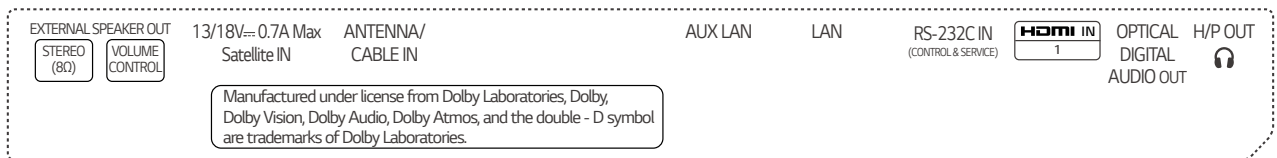

CONNECTIVITY

Rear

Side