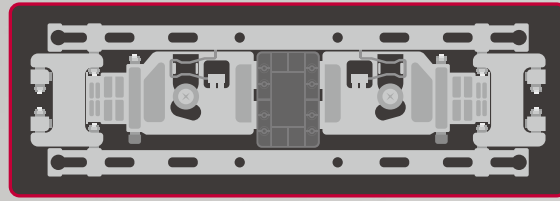

## Artwork Adorning Your Walls

WS960H is an art-inspired TV with perfect lines, ultra-thin bezel, and sleek design, featuring a narrow gap between the wall and the screen. LG Hospitality TVs shine the spotlight on your content and complement the interior of hotel rooms even when they're turned off.