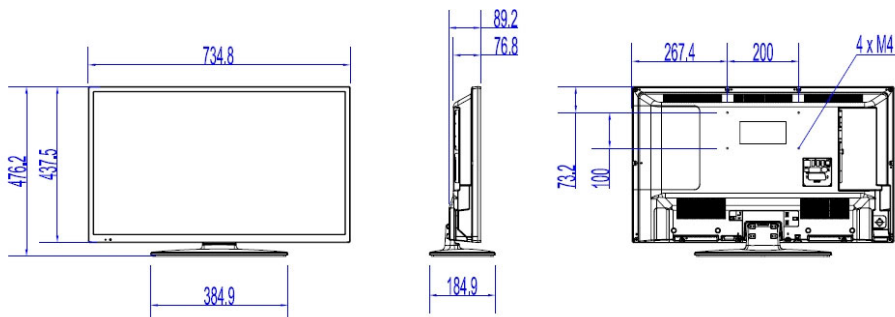

LED

WelcomePage

USB

PrisonMode

Specifications

Picture/Display

- Display: LED HD TV
- Diagonal screen size: 32 inch / 80 cm
- Aspect ratio: 16:9
- Panel resolution: 1366 x 768p
- Brightness: 300 cd/m²
- Viewing angle: 178° (H) / 178° (V)
- Contrast ratio (typical): 4000

Accessories

- Included: Remote Control 22AV1407A/12, 2xAAA Batteries, Tabletop Stand, Warranty Leaflet, Legal and Safety brochure
- Optional: Setup RC 22AV9573A, Remote Control 22AV1601A/12

Power

- Mains power: AC 220-240V; 50-60Hz
- Energy Label Class: A+
- Eu Energy Label power: 31 W
- Annual energy consumption: 45 kWh
- Standby power consumption: <0.3 W
- Power Saving Features: Eco mode
- Ambient temperature: 5 °C to 45 °C

Dimensions

- Set dimensions (W x H x D): 735 x 438 x 77/89 mm
- Set dimensions with stand (W x H x D): 735 x 476 x 185 mm
- Product weight: 5.1 kg
- Product weight (+stand): 5.6 kg
- VESA wall mount compatible: M4, 200 x 100 mm