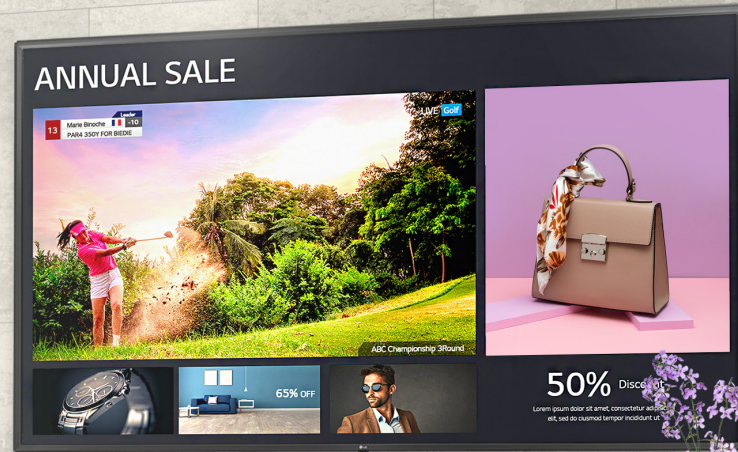

Simple Content Management

Higher Visibility

Better Usability

* Actual product appearance may differ from the image above.

* Actual product appearance may differ from the image above.

Embedded Content & Group Management

The embedded Content and Group Management System allows you to edit and play content, schedule playlists and groups, and control Signage via remote control, mouse and mobile phone without the use of separate PC or software. This makes content management much easier and more user-friendly.

True Color, Immersive View

The UT640S series is large in size to enhance the visibility of content and captivate viewers. The LG IPS panel provides a wide range of viewing angles so that content can be clearly seen, regardless of the viewer's position. Each pixel in the IPS panel reproduces true-to-life colors without distorting images.