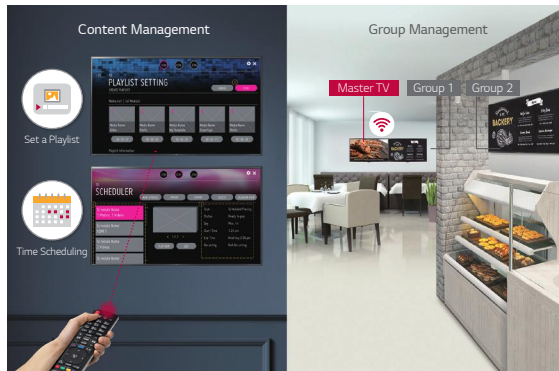

The embedded Content and Group Management System allows you to edit and play content, schedule playlists and groups, and control Signage via remote control, mouse and mobile phone without the use of separate PC or software. This makes content management much easier and more user-friendly.

* This images are provided for illustrative purposes, and the actual GUI may differ.
* All displays must be connected to the same network.

SuperSign Control

SuperSign Control is the basic control software, and it can manage up to 100 displays through a single account and server. Power, volume, and scheduling can be remotely adjusted, and firmware updates supported.

True Color, Immersive View

The UT640S series is large in size to enhance the visibility of content and captivate viewers. The LG IPS panel provides a wide range of viewing angles so that content can be clearly seen, regardless of the viewer's position. Each pixel in the IPS panel reproduces true-to-life colors without distorting images.