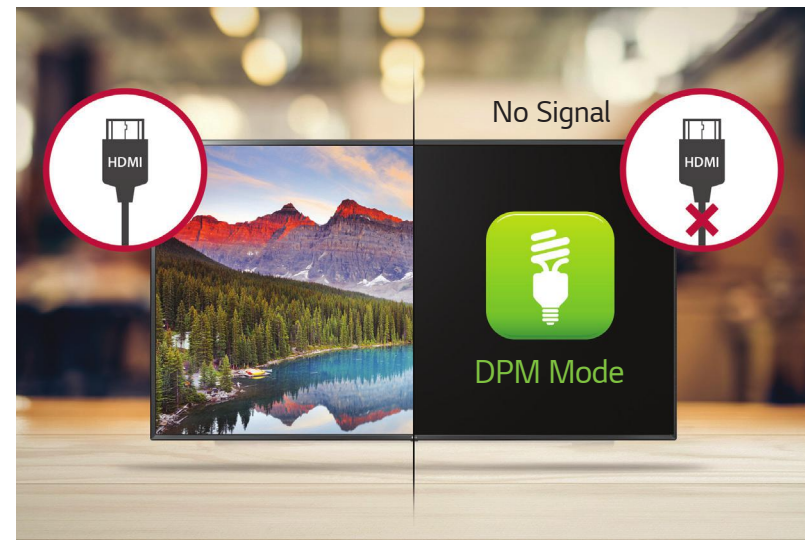

Perfect Picture Quality and Color

Enjoy Full HD content in 4K ULTRA HD quality, optimized by the 4K Upscaler. The 4K upscaler automatically upgrades Full HD content to ULTRA HD through several upscaling processes so that images look crisp and clear in any viewing situation. This LG TV can also express intense highlights, vivid colors, and deep black hues on the screen through HDR10.

Compatibility with AV Control Systems

The UT640S series has been certified Crestron Connected®, proving that it has a higher level of compatibility with professional AV controls. This results in seamless integration and automated control*, boosting business management efficiency.

* It is a network based control system.
Available AV control systems may differ by regions.

DPM (Display Power Management)

From now on, you can configure the DPM (Display Power Management) function by setting it to On. When there is no signal, the TV enters DPM mode to manage power more efficiently.