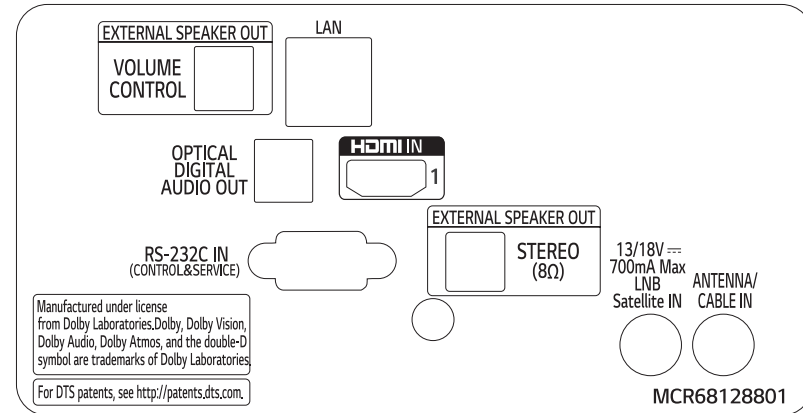

* It is a network based control system.
Available AV control systems may differ by regions.

DPM (Display Power Management)

From now on, you can configure the DPM (Display Power Management) function by setting it to On. When there is no signal, the TV enters DPM mode to manage power more efficiently.

DIMENSION (unit: mm)

Commercial TV | UT640S Series

70"

60"

55"

49"

43"

* Dimensions & Jack Panels (Read/Side) may differ from the above image, so please contact LG sales team to verify before ordering.

* UT640S series basically have a two-pole stand, but it is able to detach the stand from the body, per service environment (can be used as a wall-mount unit).

70"

60" | 55" | 49" | 43"

* Dimensions & Jack Panels (Rear/Side) may differ from the above image, so please contact LG sales team to verify before ordering.