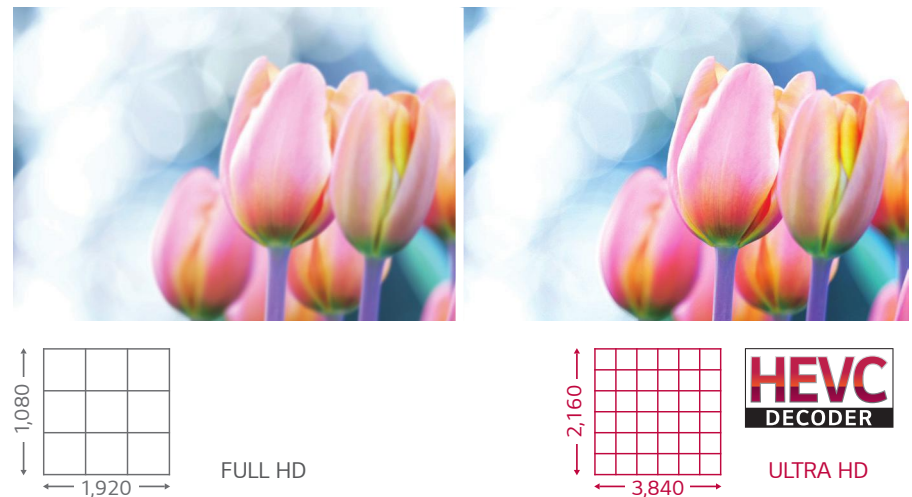

Perfect Picture Quality and Color

Enjoy Full HD content in 4K ULTRA HD quality, optimized by the 4K Upscaler. The 4K upscaler automatically upgrades Full HD content to ULTRA HD through several upscaling processes so that images look crisp and clear in any viewing situation. This LG TV can also express intense highlights, vivid colors, and deep black hues on the screen through HDR10.