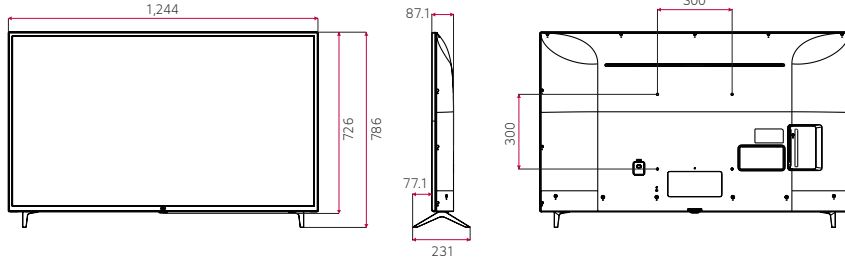

DIMENSION (unit: mm)

Commercial TV | UT640S Series

70"

60"

55"

49"

43"

* Dimensions & Jack Panels (Read/Side) may differ from the above image, so please contact LG sales team to verify before ordering.

* UT640S series basically have a two-pole stand, but it is able to detach the stand from the body, per service environment (can be used as a wall-mount unit).

70"

60" | 55" | 49" | 43"

* Dimensions & Jack Panels (Rear/Side) may differ from the above image, so please contact LG sales team to verify before ordering.