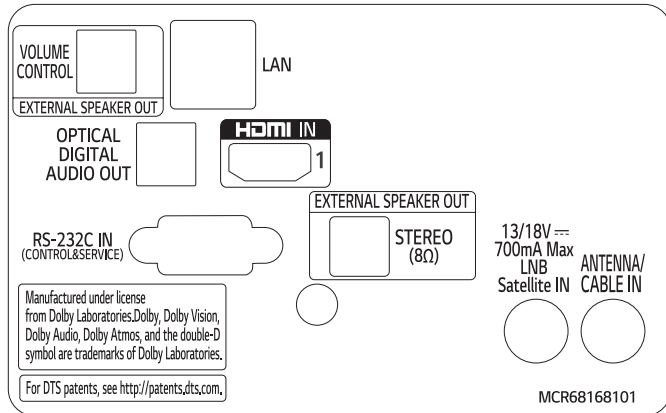

* It is a network based control system.
Available AV control systems may differ by regions.

DPM (Display Power Management)

From now on, you can configure the DPM (Display Power Management) function by setting it to On. When there is no signal, the TV enters DPM mode to manage power more efficiently.

DIMENSION (unit: mm)

Commercial TV | UT640S Series

70"

60"

55"

49"

43"

* Dimensions & Jack Panels (Read/Side) may differ from the above image, so please contact LG sales team to verify before ordering.

* UT640S series basically have a two-pole stand, but it is able to detach the stand from the body, per service environment (can be used as a wall-mount unit).

70"

60" | 55" | 49" | 43"

* Dimensions & Jack Panels (Rear/Side) may differ from the above image, so please contact LG sales team to verify before ordering.