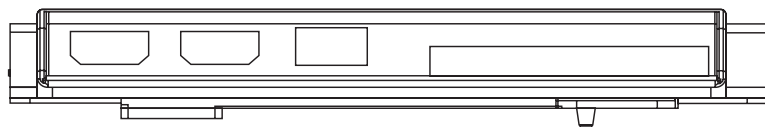

DIMENSION (unit: mm)

Commercial TV | UT640S Series

70"

60"

55"

49"

43"

* Dimensions & Jack Panels (Read/Side) may differ from the above image, so please contact LG sales team to verify before ordering.

* UT640S series basically have a two-pole stand, but it is able to detach the stand from the body, per service environment (can be used as a wall-mount unit).

70"

60" | 55" | 49" | 43"

* Dimensions & Jack Panels (Rear/Side) may differ from the above image, so please contact LG sales team to verify before ordering.