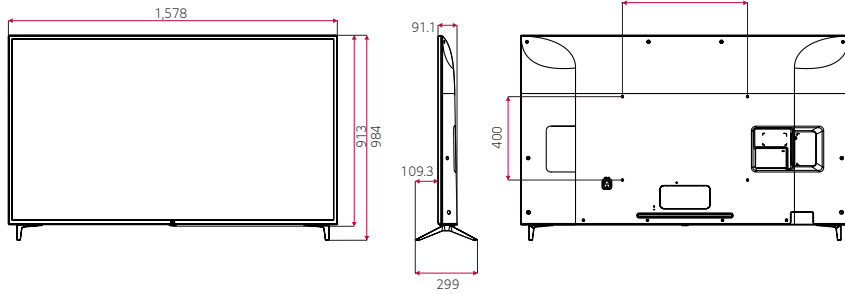

DIMENSION (unit: mm)

Commercial TV | UT640S Series

70"

60"

55"

49"

43"

* Dimensions & Jack Panels (Read/Side) may differ from the above image, so please contact LG sales team to verify before ordering.

* UT640S series basically have a two-pole stand, but it is able to detach the stand from the body, per service environment (can be used as a wall-mount unit).

70"

60" | 55" | 49" | 43"

* Dimensions & Jack Panels (Rear/Side) may differ from the above image, so please contact LG sales team to verify before ordering.