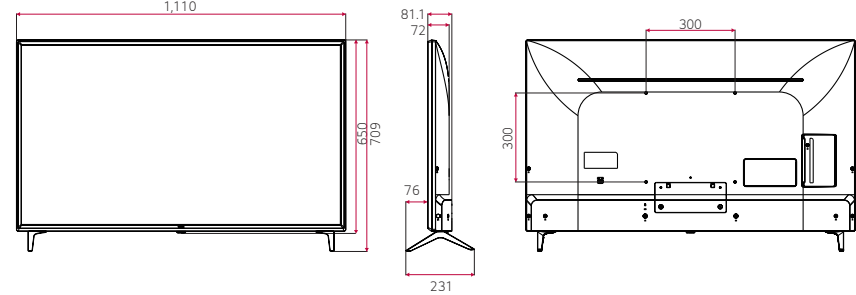

DIMENSION (unit: mm)

Commercial TV | UT640S Series

70"

60"

55"

49"

43"

* Dimensions & Jack Panels (Read/Side) may differ from the above image, so please contact LG sales team to verify before ordering.

* UT640S series basically have a two-pole stand, but it is able to detach the stand from the body, per service environment (can be used as a wall-mount unit).

70"

60" | 55" | 49" | 43"

* Dimensions & Jack Panels (Rear/Side) may differ from the above image, so please contact LG sales team to verify before ordering.