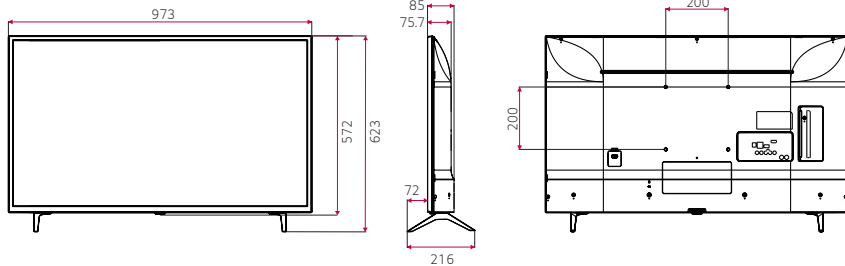

DIMENSION (unit: mm)

Commercial TV | UT640S Series

70"

60"

55"

49"

43"

* Dimensions & Jack Panels (Read/Side) may differ from the above image, so please contact LG sales team to verify before ordering.

* UT640S series basically have a two-pole stand, but it is able to detach the stand from the body, per service environment (can be used as a wall-mount unit).

70"

60" | 55" | 49" | 43"

* Dimensions & Jack Panels (Rear/Side) may differ from the above image, so please contact LG sales team to verify before ordering.