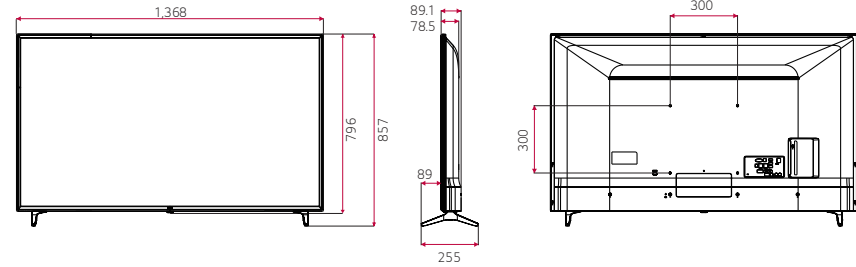

DIMENSION (unit: mm)

Commercial TV | UT640S Series

70"

60"

55"

49"

43"

* Dimensions & Jack Panels (Read/Side) may differ from the above image, so please contact LG sales team to verify before ordering.