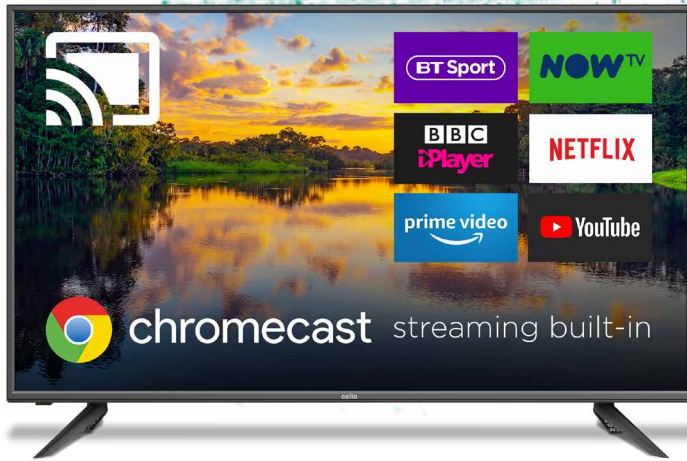

50" Full HD LED TV with Built-in Chromecast

- Full HD LED Panel
- Built-in Freeview DVB-T2 HD channels
- Chromecast streaming built-in
- 16.7 million display colours
- 5000:1 contrast ratio
- 1920 x 1080 screen resolution
- USB 2.0 - Play media files from other devices
- HDMI inputs for external devices & consoles
- Wall mountable (400mm x 400mm bracket not included)

EAN		
General Feature	Model No.	C50TSACC
	Panel	V500HJ4
	Destination Country	UK
	Screen Size	50" (Approx. 127cm)
	Max. Resolution	1920 x 1080
	Contrast Ratio (Typical)	5000:1
	Brightness (TYP cd/m2)	200
	Display Colors	16.7M
	Viewing Angle (L/R/U/D)	89/89/89/89(CR≥10)
	Cabinet Color	Piano Black
	Wall Mounting Support (Screw Size)	400mm x 400mm (M6 x 10)
	HD Supported Definitions	1080p/1080i/720P/576P/480P

Reception	TV System	ATV: PAL BG/DK/I SECAM BG/DK/L/L' DTV:DVB-T & DVB-C & DVB-T2, MPEG 2, MP@ML, MPEG 4
	TV Solution	Mstar3663
	TV Band	ATV 49MHz - 863MHz DTV VHF (174MHz-- 230MHz) UHF (474MHz-- 862MHz)
	5V from Antenna	N/A
	Tuning System	FST
	Clock/Time Display	N/A
	Number Of Channels For Storing	100 Analog/400 Digital

Sound	Bass	YES
	Treble	YES
	Balance	YES
	Sound Mode	Standard/music/movie/sports/user
	Stereo System	NICAM/A2
	Audio Output	2 x 8W
	Speaker Frequency Range	260-20K Hz
	Speaker Distortion	<=7% Max
	Speaker Impedance	8ohm