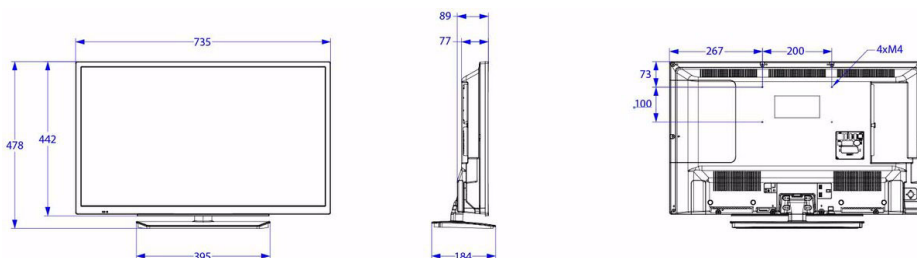

## Dimensions

- Set dimensions (W x H x D): 735 x 442 x 77/89 mm
- Set dimensions with stand (W x H x D): 735 x 478 x 184 mm
- Product weight: 5.1 kg

Issue date 2019-03-19

Version: 1.0.1

12 NC: 8670 001 58963  
EAN: 87 18863 02041 8