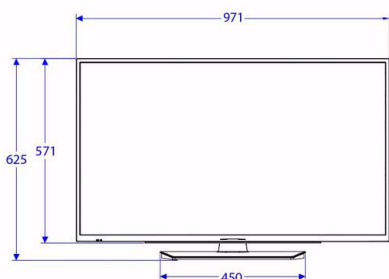

Specifications

Picture/Display

- Display: LED Full HD
- Diagonal screen size: 43 inch / 108 cm
- Aspect ratio: 16:9
- Panel resolution: 1920 x 1080p
- Brightness: 300 cd/m²
- Viewing angle: 178° (H)/178° (V)

Accessories

- Included: Remote Control 22AV1407A/12, 2 x AAA Batteries, Tabletop Stand, Warranty Leaflet, Legal and Safety brochure
- Optional: Setup RC 22AV9574A/12, Easy RC 22AV1601B/12

Power

- Mains power: AC 220-240 V; 50-60 Hz
- Energy Label Class: A++
- EU Energy Label power: 37 W
- Annual energy consumption: 54 kWh
- Standby power consumption: <0.3 W
- Power Saving Features: Eco mode
- Ambient temperature: 5°C to 45°C

Dimensions

- Set dimensions (W x H x D): 971 x 571 x 43/73 mm
- Set dimensions with stand (W x H x D):

971 x 625 x 235 mm

- Product weight: 8.3 kg
- Product weight (+stand): 9.2 kg
- VESA wall mount compatible: M6, 200 x 200 mm