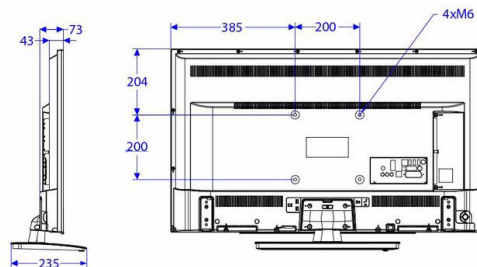

Specifications

Picture/Display

- Display: LED Full HD
- Diagonal screen size: 43 inch / 108 cm
- Aspect ratio: 16:9
- Panel resolution: 1920 x 1080p
- Brightness: 300 cd/m²
- Viewing angle: 178° (H)/178° (V)

Accessories

- Included: Remote Control 22AV1407A/12, 2 x AAA Batteries, Tabletop Stand, Warranty Leaflet, Legal and Safety brochure
- Optional: Setup RC 22AV9574A/12, Easy RC 22AV1601B/12

Power

- Mains power: AC 220-240 V; 50-60 Hz
- Energy Label Class: A++
- EU Energy Label power: 37 W
- Annual energy consumption: 54 kWh
- Standby power consumption: <0.3 W
- Power Saving Features: Eco mode
- Ambient temperature: 5°C to 45°C

Dimensions

- Set dimensions (W x H x D): 971 x 571 x 43/73 mm
- Set dimensions with stand (W x H x D):

971 x 625 x 235 mm

- Product weight: 8.3 kg
- Product weight (+stand): 9.2 kg
- VESA wall mount compatible: M6, 200 x 200 mm