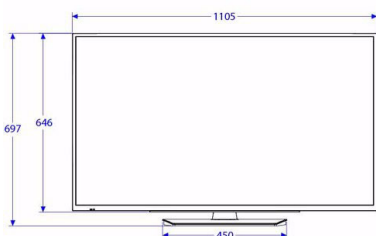

## Picture/Display

- Display: LED Full HD
- Diagonal screen size: 49 inch / 123 cm
- Aspect ratio: 16:9
- Panel resolution: 1920x1080p
- Brightness: 300 cd/m<sup>2</sup>
- Viewing angle: 178° (H) / 178° (V)

## Dimensions

- Set dimensions (W x H x D): 1105 x 645 x 43/73 mm
- Set dimensions with stand (W x H x D): 1105 x 697 x 235 mm
- Product weight: 10.6 kg
- Product weight (+stand): 11.5 kg

Issue date 2019-03-19