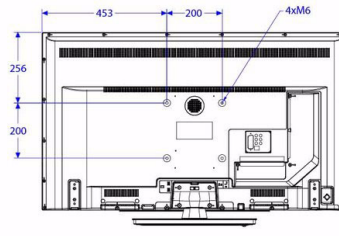

## Dimensions

- Set dimensions (W x H x D): 1105 x 645 x 43/73 mm
- Set dimensions with stand (W x H x D): 1105 x 697 x 235 mm
- Product weight: 10.6 kg
- Product weight (+stand): 11.5 kg

Issue date 2019-03-19