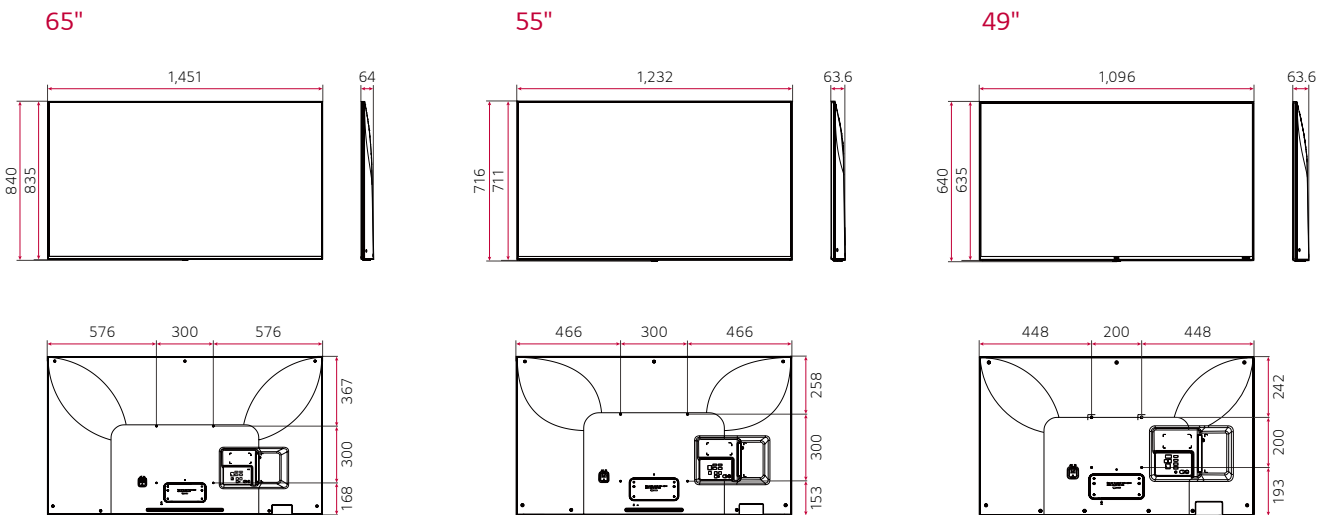

IR Out

Using the interactive set-top box, all LG Commercial TVs can be controlled with a single remote control.

PRODUCT INFORMATION

US762H (EU/CIS)

* 65 inch

Design	Stand Type	No Stand For Accessory : 1 Pole (65" : Fixed, 55"/49" : Swivel) * Sold separately
	Inch	65" / 55" / 49"
Display	Resolution	3,840 × 2,160 (UHD)
	Category	NanoCell
Broadcasting System	Digital	DVB - T2 / C / S2
	Analog	PAL
Solution	Pro:Centric (Smart, Direct, V), Quick Menu	

DIMENSION

(unit: mm)

CONNECTIVITY

Rear

Side