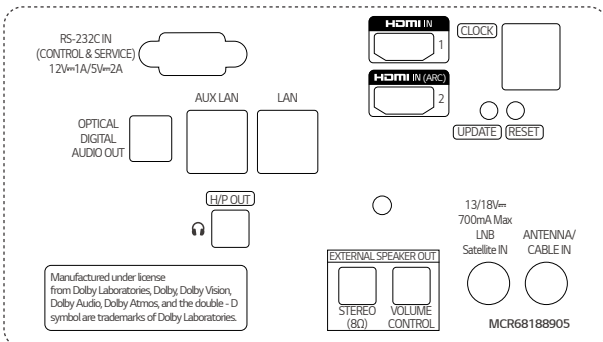

USB Cloning

USB data cloning makes setting up multiple displays more efficient for optimal operation. Instead of setting up each display one by one, data can be copied to a USB for one display and can be sent to the other displays through a USB plug-in.

IR Out

Using the interactive set-top box, all LG Commercial TVs can be controlled with a single remote control.

PRODUCT INFORMATION

US762H (EU/CIS)

* 65 inch

Design	Stand Type	No Stand For Accessory : 1 Pole (65" : Fixed, 55"/49" : Swivel) * Sold separately
	Inch	65" / 55" / 49"
Display	Resolution	3,840 × 2,160 (UHD)
	Category	NanoCell
Broadcasting System	Digital	DVB - T2 / C / S2
	Analog	PAL
Solution	Pro:Centric (Smart, Direct, V), Quick Menu	

DIMENSION

(unit: mm)

CONNECTIVITY

Rear

Side