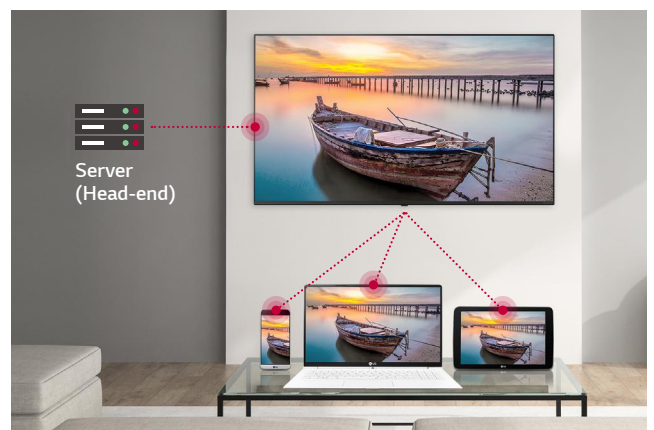

* All images are for illustrative purposes only.

Pro:Centric HOTEL MANAGEMENT SOLUTION

Pro:Centric Direct

The hotel content management solution Pro:Centric Direct offers easy and simple editing tools, making it easy to perform service and IP network-based remote management. The Pro:Centric Direct solution enables users to edit their interface easily by providing customized interface and efficiently manages all TVs in the rooms. The current PCD version provides IoT-based in-room control as well as voice control function through LG Natural Language Processing (NLP). These IoT and voice-related functions will be your starting point to prepare for the hotel rooms of next generation through artificial intelligence.

* Some devices may have limited compatibility with the IoT function.

VALUE ADDED FEATURES

* Image shown is for illustrative purpose only.

More Innovative LG webOS 5.0

Explore the latest LG Smart TV features. Newly added Mood Display & Gallery modes enable you to utilize the TV as a customized clock and an artwork which perfectly harmonizes with your space and life.

* Image shown is for illustrative purpose only.

Soft AP

Software-enabled Access Point (Soft AP) is a "virtual" Wi-Fi feature that uses TV as a wireless hotspot, enabling guests to connect their own devices to the Soft AP. It supports Bridge Mode, allowing administrators to manage in-room Soft AP information such as signal level, Soft AP passwords, etc.