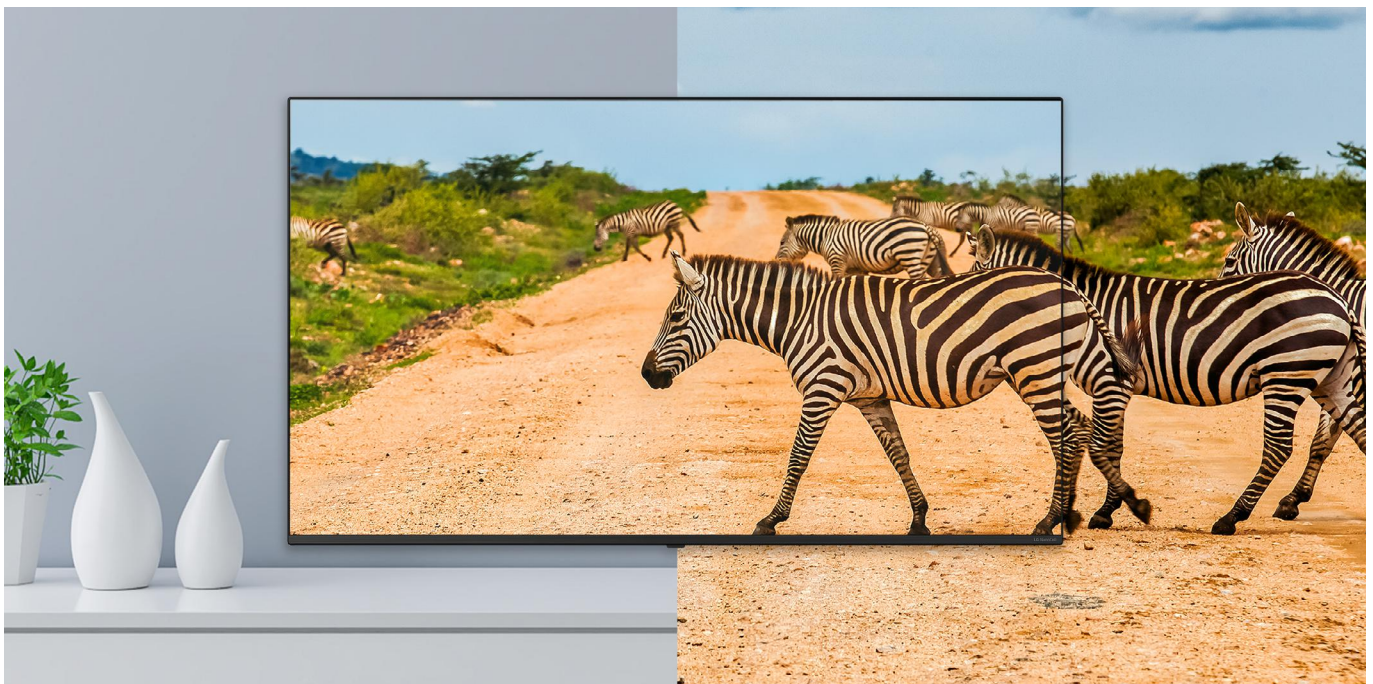

NanoCell

Pro:Centric Hotel Management Solution

Voice Recognition

Quick Menu

NanoCell TECHNOLOGY

* Image shown is for illustrative purpose only.

Real 4K Made by Pure Colors

NanoCell TV delivers a broad spectrum of color and lifelike accuracy with advanced NanoCell technology, which makes LG Hotel TV flawless. Discover the more brilliant and clear visual experience with Real 4K that NanoCell TV delivers.

* Image shown is for illustrative purpose only.

Nano Bezel Adds Sophisticated Ambiance

With its minimal Nano Bezel, NanoCell is designed to blend into any interior and delivers immersive and delicate viewing experience.