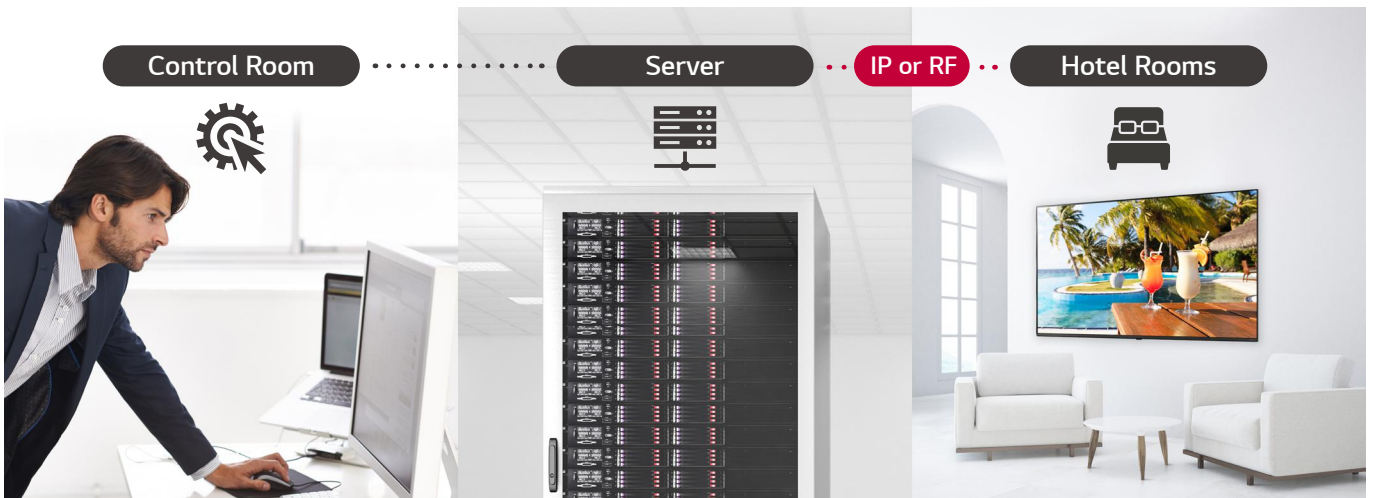

NanoCell

Pro:Centric Hotel Management Solution

Voice Recognition

Quick Menu

NanoCell TECHNOLOGY

* Image shown is for illustrative purpose only.

Real 4K Made by Pure Colors

NanoCell TV delivers a broad spectrum of color and lifelike accuracy with advanced NanoCell technology, which makes LG Hotel TV flawless. Discover the more brilliant and clear visual experience with Real 4K that NanoCell TV delivers.

* Image shown is for illustrative purpose only.

Nano Bezel Adds Sophisticated Ambiance

With its minimal Nano Bezel, NanoCell is designed to blend into any interior and delivers immersive and delicate viewing experience.

* All images are for illustrative purposes only.

Pro:Centric HOTEL MANAGEMENT SOLUTION

Pro:Centric Direct

The hotel content management solution Pro:Centric Direct offers easy and simple editing tools, making it easy to perform service and IP network-based remote management. The Pro:Centric Direct solution enables users to edit their interface easily by providing customized interface and efficiently manages all TVs in the rooms. The current PCD version provides IoT-based in-room control as well as voice control function through LG Natural Language Processing (NLP). These IoT and voice-related functions will be your starting point to prepare for the hotel rooms of next generation through artificial intelligence.

* Image shown is for illustrative purpose only.

Soft AP

Software-enabled Access Point (Soft AP) is a "virtual" Wi-Fi feature that uses TV as a wireless hotspot, enabling guests to connect their own devices to the Soft AP. It supports Bridge Mode, allowing administrators to manage in-room Soft AP information such as signal level, Soft AP passwords, etc.