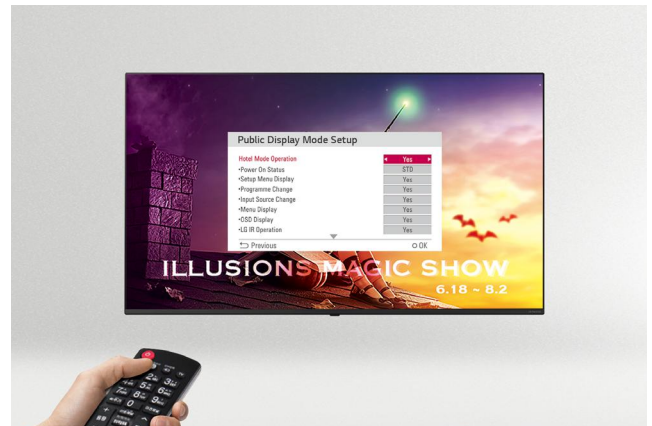

* Image shown is for illustrative purpose only.

Hotel Mode (Public Display Mode)

From channel selection to volume level, you can control the TV settings in business areas. It also enables you to restore default settings, as required, on the TVs.