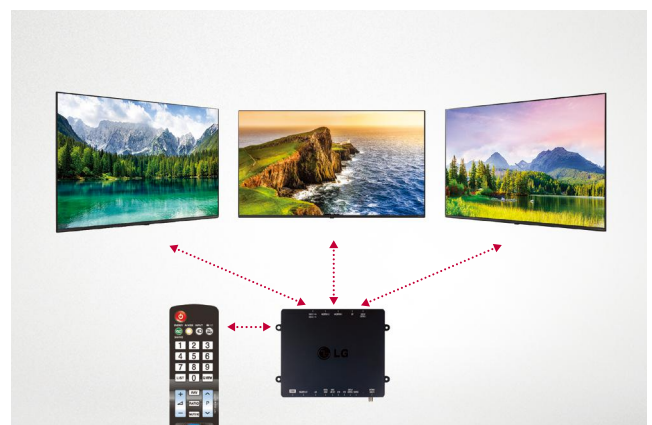

* Image shown is for illustrative purpose only.

Hotel Mode (Public Display Mode)

From channel selection to volume level, you can control the TV settings in business areas. It also enables you to restore default settings, as required, on the TVs.

USB Cloning

USB data cloning makes setting up multiple displays more efficient for optimal operation. Instead of setting up each display one by one, data can be copied to a USB for one display and can be sent to the other displays through a USB plug-in.