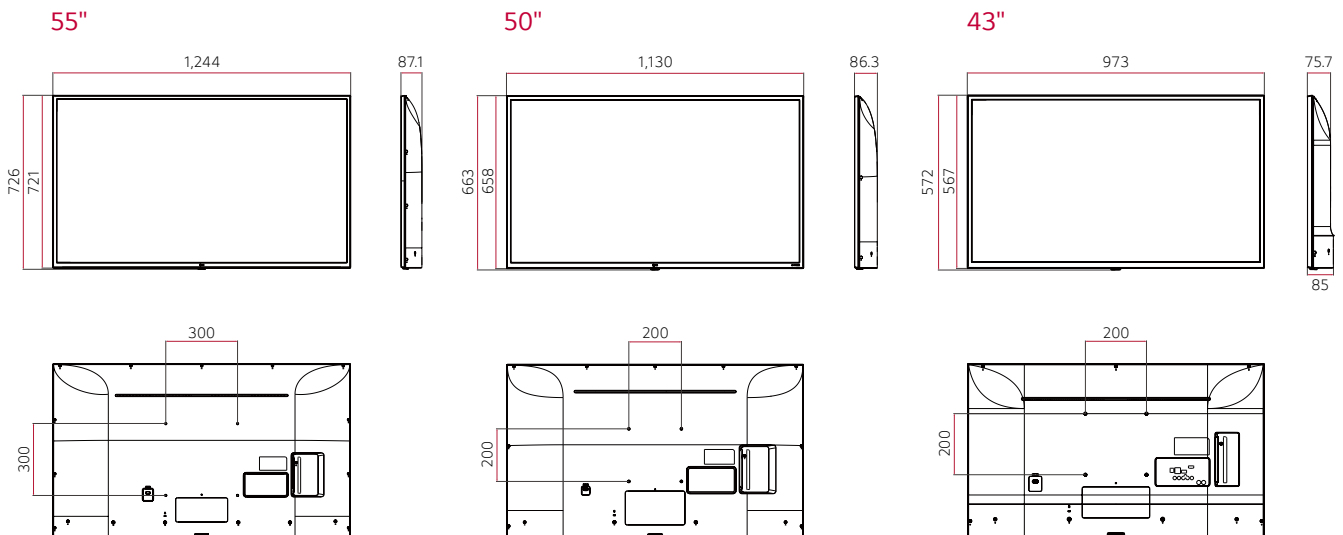

# PRODUCT INFORMATION

\* 55 inch

## US342H (EU)

Design	Stand Type	No Stand For Accessory : 1 pole (Swivel) * Sold separately
	Front Color	Ceramic Black
Display	Inch	55" / 50" / 43"
	Resolution	3,840 × 2,160 (UHD)
Broadcasting System	Digital	DVB-T2 / C / S2
	Analog	PAL
Solution	Pro:Centric (Direct, V), Quick Menu	

## DIMENSION

(unit: mm)