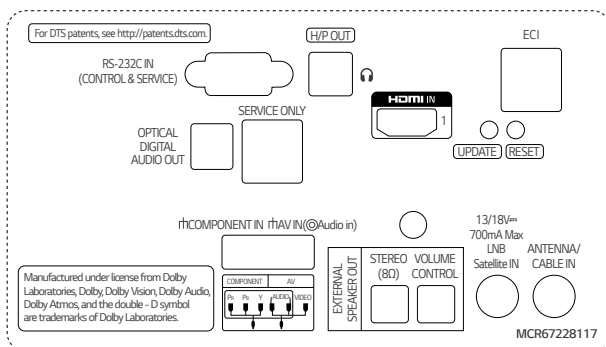

CONNECTIVITY

Rear