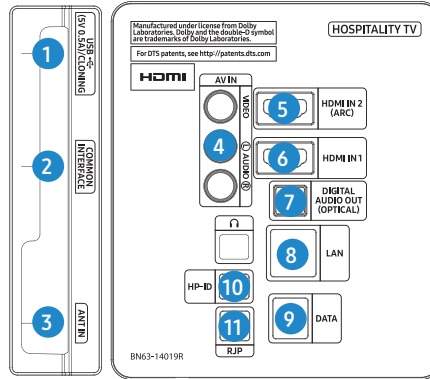

Basic Feature		Hospitality Solution			Convenience Feature		Security		Clock Option	
Screen Size	Resolution	Home Menu	LYNK™ REACH 4.0	LYNK™ HMS	Multi-code remote control	Improve Plug and Play	LYNK™ DRM	Security Mode	External Clock Compatibility	Software Clock
32", 40"	32" : 1,366X768 Others: 1,920x1,080	•	•	•	•	•	•	•		•

Specifications

32"

Connectors

- HG32EE590SK

1. USB(5V 0.5A) / CLONING
2. COMMON INTERFACE
3. ANT IN
4. AV IN
5. HDMI IN2 (ARC)
6. HDMI IN1
7. DIGITAL AUDIO OUT (OPTICAL)
8. LAN
9. DATA
10. HP-ID
11. RJP

40"

		32EE590 HG32EE590SK	40EE590 HG40EE590SK
Design	Front Color	Black	Black
	Stand Type	Square	Square
	Swivel (Left/Right)	90/90	90/90
Dimension	Set Size without Stand - Wall Mount Side (WxHxD)(mm)	745.4 x 442.2 x 579	922.7x522.7x58.8
	Set Size without Stand - Speaker Side (WxHxD)(mm)	745.4 x 442.2 x 69.0	922.7x522.7x72.2
	Set Size with Stand (WxHxD)(mm)	745.4 x 484.7 x 192.6	922.7x581.8x226.5
	Package Size (WxHxD)(mm)	912.0 x 507.0 x 135.0	1133 x 617 x 134
Weight	Set Weight without Stand (kg)	4.0	7.7
	Set Weight with Stand (kg)	5.6	10.6
	Package Weight (kg)	7.2	12.8
Accessory	Remote Controller Model	TM1240A	TM1240A
	Batteries (for Remote Control)	Yes	Yes
	Samsung Smart Control (Included)	N/A	N/A
	Ultra Slim Wall Mount Support	N/A	N/A
	Mini Wall Mount Support	N/A	N/A
	VESA Wall Mount Support	Yes	Yes
	Power Cable	Yes	Yes
	Quick Install Guide	Yes	Yes
	Data Cable	Yes	Yes
	Stand Mount Kit	Yes	Yes
	Security Screws	Yes	Yes
Angle Adaptor (for Side RF tuner)	N/A	N/A	