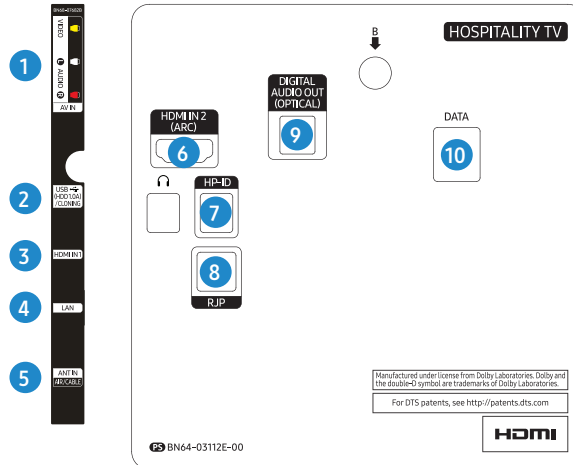

1. AV IN
2. USB(HDD1.0A)/CLONING
3. HDMI IN1
4. LAN
5. ANT IN(AIR/CABLE)
6. HDMI IN2 (ARC)
7. HP-ID
8. RJP
9. DIGITAL AUDIO OUT (OPTICAL)
10. DATA