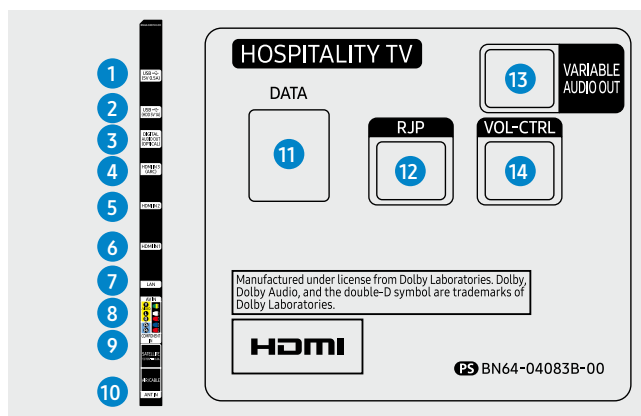

HG49EJ690UB

Connectors

1. USB(5V 0.5A)	12. RJP
2. USB (HDD 5V 1A)	13. VARIABLE AUDIO OUT
3. DIGITAL AUDIO OUT(OPTICAL)	14. VOL-CTRL
4. HDMI IN 3(ARC)	
5. HDMI IN 2	
6. HDMI IN 1	
7. LAN	
8. AV IN	
9. COMPONENT IN	
10. ANT IN	
11. DATA