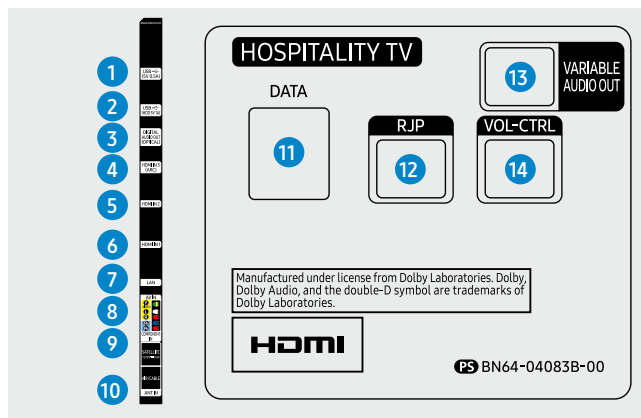

Specifications

HG43EJ690UB

Connectors

1. USB(5V 0.5A)	12. RJP
2. USB (HDD 5V 1A)	13. VARIABLE AUDIO OUT
3. DIGITAL AUDIO OUT(OPTICAL)	14. VOL-CTRL
4. HDMI IN 3(ARC)	
5. HDMI IN 2	
6. HDMI IN 1	
7. LAN	
8. AV IN	
9. COMPONENT IN	
10. ANT IN	
11. DATA