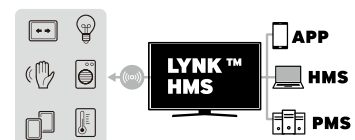

Convenient and Thorough Room Management

LYNK HMS delivers pleasant and memorable guest experience in a more cost-efficient manner. Hotel operators can streamline content delivery property-wide while also managing heat and air activity based on room occupancy.