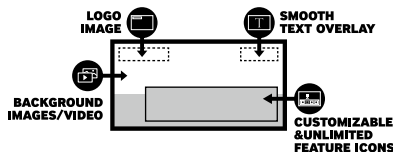

A Tailored Home Menu

Each Samsung hospitality display includes an intuitive, customizable home menu that streamlines content exchange between hotels and guests. Content managers can easily incorporate images, logos and feature icons specific to guest needs, and which reinforce special offers and hotel branding