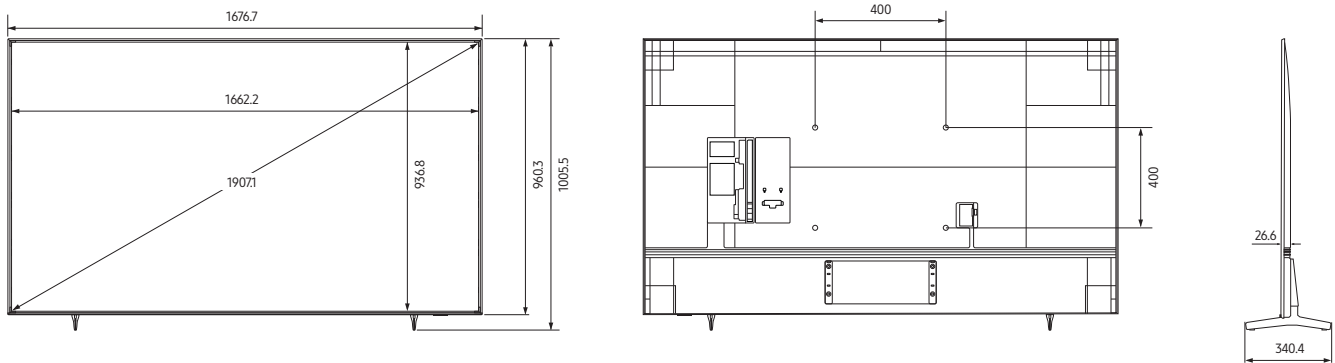

Technical drawings

43"

50"

55"

65"

Technical drawings

75"

Connectors

Copyright © 2021 Samsung designs are subject to change without notice. Non-metric weights and measurements are approximate. All data were deemed correct at time of creation.

For more information, get in touch: 01403 783 483 or info@airwave.tv