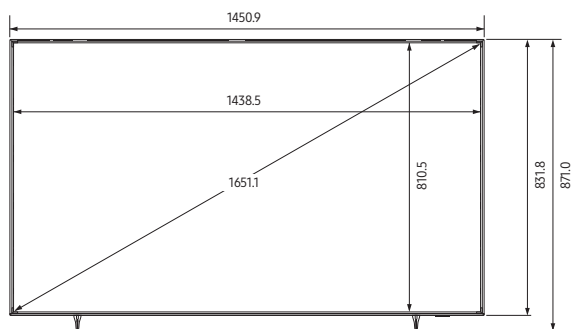

Technical drawings

43"

50"

55"

65"

Technical drawings

75"

Connectors

Copyright © 2021 Samsung designs are subject to change without notice. Non-metric weights and measurements are approximate. All data were deemed correct at time of creation.

For more information, get in touch: 01403 783 483 or info@airwave.tv