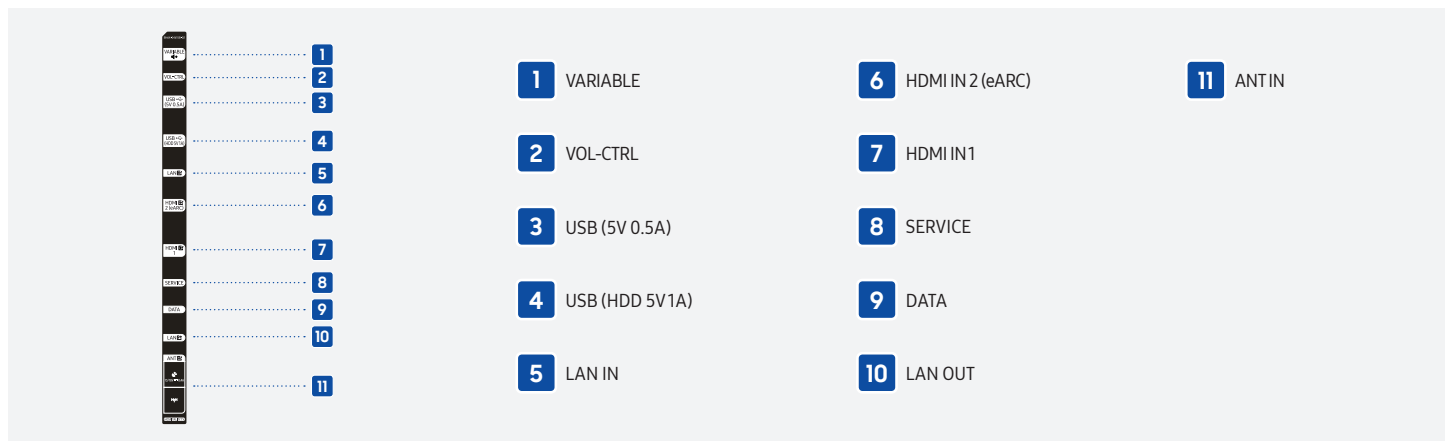

Technical drawings

43"

50"

55"

65"

Technical drawings

75"

Connectors