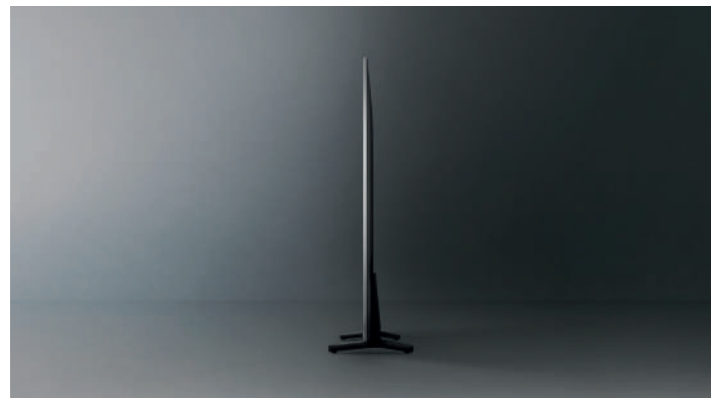

Sleek and slim, more than ever

Ultra-slim design provides further flexibility, enabling hotel operators to create optimized room layouts that increase guest comfort.