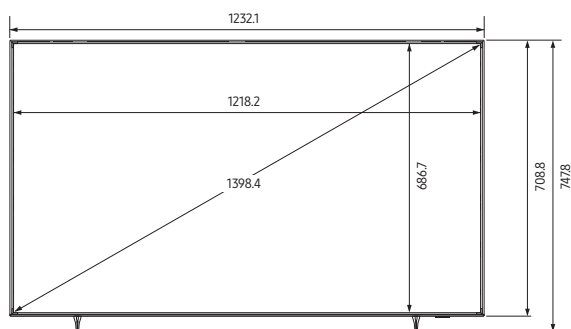

Technical drawings

43"

50"

55"

65"

Technical drawings

75"

Connectors

Copyright © 2021 Samsung designs are subject to change without notice. Non-metric weights and measurements are approximate. All data were deemed correct at time of creation.

For more information, get in touch: 01403 783 483 or info@airwave.tv