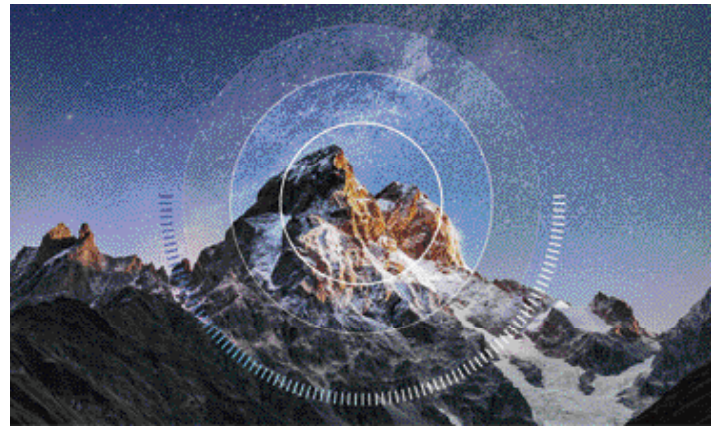

Upgrade any of your content to 4K

Samsung's powerful Quantum Processor allows for 4K AI upscaling, automatically analyzing the input source to reduce image noise, restore lost detail, and define edges around objects and text. No matter the source, The Frame delivers vivid 4K resolution images and sound.

* Viewing experience may vary according to types of content and format.