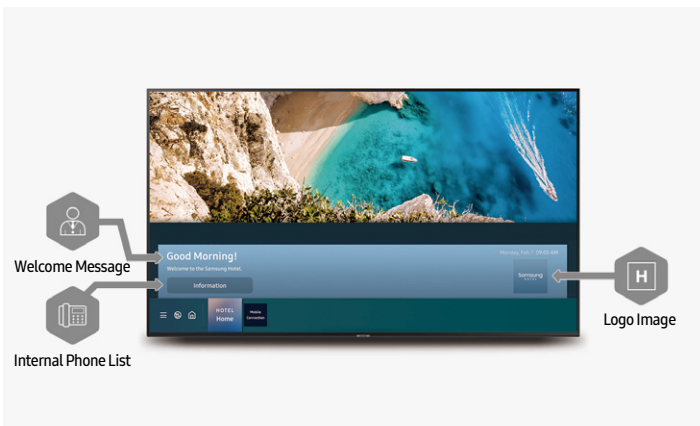

Create an unforgettable welcome

The Frame provides a first-class welcome experience for guests. The intuitive, customizable home application can incorporate customized welcome messages, hotel logos and branding, as well as other useful information to ensure each guest starts their stay off right.