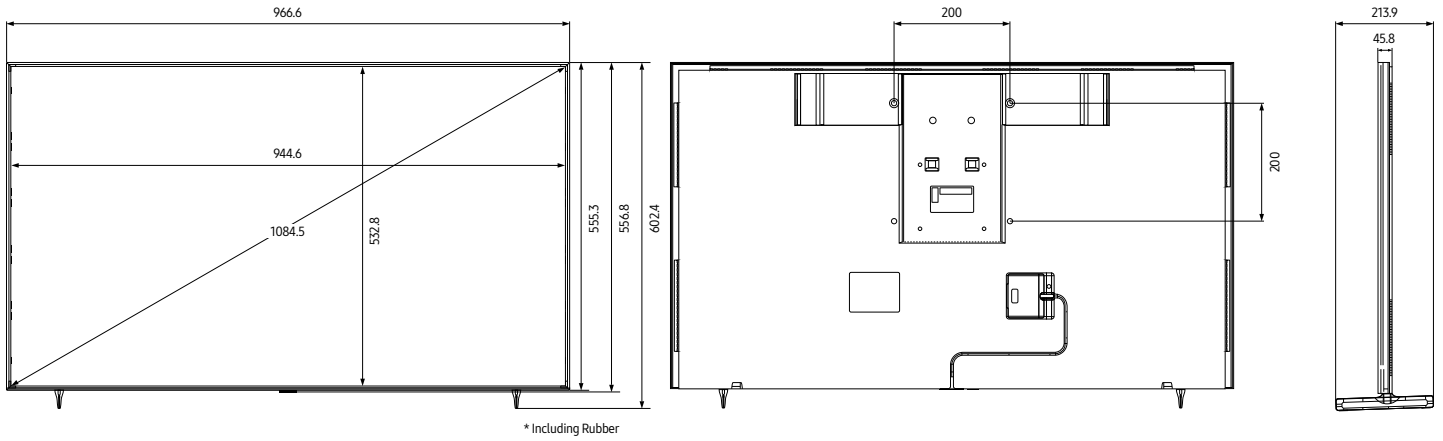

Specifications

43" HG43TS030EBXEN