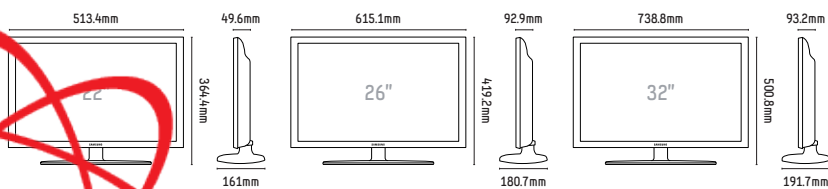

www.samsung.com/hospitality

Model	LED TV SERIES 4 HA470		
	22"	26"	32"
Basic Info			
Model Code	HG22EA470UW	HG26EA470PW	HG32EA470PW
Video			
HD/FHD	FHD	HD	HD
Resolution	1920 x 1080	1366 x 768	1366 x 768
Response Time	5mS	8.5mS	8mS
Viewing angle (H/V)	170/160	176/176	178/178
Backlight	LED	LED	LED
Static Contrast Ratio	1000:1	3000:1	4000:1
Brightness	250cd/m2	300cd/m2	330cd/m2
Audio			
Dolby Surround(SRS)	Dolby Digital Plus / Dolby Pulse SRS TheaterSound	Dolby Digital Plus / Dolby Pulse SRS TheaterSound	Dolby Digital Plus / Dolby Pulse SRS TheaterSound
dts 2.0 + Digital Out	No	Yes	Yes
Max Internal Speaker Out	3W x 2	5W x 2	10W x 2
Bathroom Speaker Out	-	4W Mono	4W Mono
Feature			
Digital Noise Filter	Yes	Yes	Yes
Teletext	Yes	Yes	Yes
EPG	Yes	Yes	Yes
ConnectShare™ (USB2.0)	Movie	Movie	Movie
Anynet+ (HDMI-CEC)	Yes	Yes	Yes
Auto Channel Search	Yes	Yes	Yes
Auto Power Off (Auto TV On)	Yes	Yes	Yes
Auto Volume Leveller	Yes	Yes	Yes
Caption/Subtitle	Yes	Yes	Yes
Game Mode	Yes	Yes	Yes
Picture-In-Picture	1 Tuner PIP	1 Tuner PIP	1 Tuner PIP
Sleep Timer	Yes	Yes	Yes
OSD Language	29 European Languages	29 European Languages	29 European Languages
Input & Output			
RF In (Terrestrial/Cable input)	1	1	1
RJ12 For External Control	1	1	1
HDMI (Side/Rear)	0/1	1/2	1/2
USB (Side/Rear)	1/0	1/0	1/0
Component In(Y/Pb/Pr) (Side/Rear)	0/1	0/1	0/1
Composite In(AV) (Side/Rear)	0/1 (Common Use for Component Y)	0/1 (Common Use for Component Y)	0/1 (Common Use for Component Y)
Headphone	1	1	1
Headphone_ID	1	1	1
Variable Audio Out	No	1	1
VOL-CTRL	No	1	1
RJP jack (Remote Jack Pack)	No	1	1
PC In (D-sub)	1	1	1
PC Audio In (Mini Jack)	1	1	1
DVI Audio In (Mini Jack)	1 (Common Use for PC Audio in)	1 (Common Use for PC Audio in)	1 (Common Use for PC Audio in)
CI Slot	1	1	1
Scart	1	1	1
Hospitality Feature			
REACH	Yes	Yes	Yes
SIRCH Compatibility	Yes	Yes	Yes
Hospitality Plug & Play (Easy Setup)	Yes	Yes	Yes
RJ12 / IR pass through	Yes	Yes	Yes
Music Mode (Input: PC/AV/Component)	Yes	Yes	Yes
Music Mode Backlight on/off	Yes	Yes	Yes
My Channel	Yes	Yes	Yes
TTX Clock Update (Analogue)	Yes	Yes	Yes
Power On Status Setting (Keycard/Master Power off)	Yes	Yes	Yes
Jack Pack Compatibility	No	Yes	Yes
USB Cloning	Yes	Yes	Yes
Bathroom Speaker output	No	Yes	Yes
Hotel Channel List	Yes	Yes	Yes
Logo Display with Time out Setting(BMP/Movie)	Yes	Yes	Yes
Welcome Message	Yes	Yes	Yes
Auto Source mode	Yes	Yes	Yes
Energy Saving Mode(BLU control)	Yes	Yes	Yes
Multi Code Remote	Yes	Yes	Yes
Screwed Remote Battery Cover	Yes	Yes	Yes
Alarm Key	Yes	Yes	Yes
Mixed channel list(DVB T/C/S2, Analog)	Yes	Yes	Yes
Smovie Compatibility	Yes	Yes	Yes
Soundbar Compatibility	No	Yes	Yes
Dimension			
Weight (Set) With Stand (Kg)	3.5	4.8	7.8
Weight (Set) Without Stand (Kg)	3.3	4.2	5.8
Dimensions (WxHxD)mm With Stand	513.4 x 364.4 x 161	615.1 x 419.2 x 180.7	738.8 x 500.8 x 191.7
Dimensions (WxHxD)mm Without Stand	513.4 x 316.2 x 49.6	615.1 x 365.6 x 92.9	738.8 x 436.7 x 93.2
VESA			
Dimensions (mm)	75 x 75	100 x 100	200 x 200
Screw Size	M4	M4	M6
Accessories			
Remote Control	TM1050	TM1050	TM1050
Batteries(for Remote Control)	Yes	Yes	Yes
RJ 12 Cable	Yes	Yes	Yes
Power Cable	Yes	Yes	Yes
Installation manual(Quick guide)	Yes	Yes	Yes
System			
DTV Reception	DVB-T/C	DVB-T/C	DVB-T/C
Power			
Power Supply	AC220~240V	AC220~240V	AC220~240V
Power Consumption (Rated) (Watts)	30W	40W	52W
Power Consumption (Stand-by) (Watts)	0.3W	0.3W	0.3W
Energy Efficiency class			
Energy Saving Mode Power Consumption (Watts)	A	A	A
High			
High	13W	13W	14W
Medium			
Medium	15W	16W	18W
Low			
Low	17W	19W	22W
Security			
Parental Lock	Yes	Yes	Yes