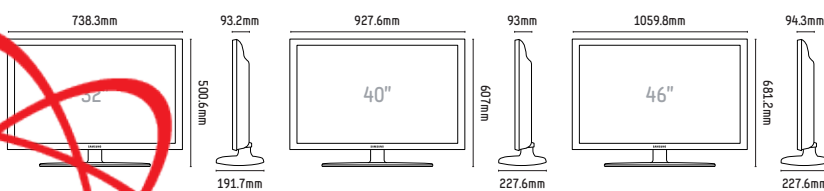

Advanced new features include:

www.samsung.com/hospitality

airwave.tv

Model	LED TV SERIES 5 HA590		
	32"	40"	46"
Basic Info			
Model Code	HG32EA590LS	HG40EA590LS	HG46EA590LS
Video			
HD/FHD	FHD	FHD	FHD
Resolution	1920 x 1080	1920 x 1080	1920 x 1080
Response Time	8.5ms	8ms	8ms
Viewing angle (H/V)	176/176	178/178	178/178
Backlight	LED	LED	LED
Static Contrast Ratio	5000:1	5000:1	5000:1
Brightness	350cd/m2	300cd/m2	300cd/m2
Audio			
Dolby	Dolby Digital Plus / Dolby Pulse	Dolby Digital Plus / Dolby Pulse	Dolby Digital Plus / Dolby Pulse
Surround(SRS)	SRS TheaterSound	SRS TheaterSound	SRS TheaterSound
dts 2.0 + Digital Out	Yes	Yes	Yes
Max Internal Speaker Out	10W x 2	10W x 2	10W x 2
Bathroom Speaker Out	4W Mono	4W Mono	4W Mono
Feature			
Samsung SMART TV	Yes	Yes	Yes
Allshare(Powered by DLNA)	Yes	Yes	Yes
Soft AP	Yes	Yes	Yes
Wireless LAN Built-in	Yes	Yes	Yes
Digital Noise Filter	Yes	Yes	Yes
Teletext	Yes	Yes	Yes
EPG	Yes	Yes	Yes
HBB TV	Yes	Yes	Yes
ConnectShare™ (USB2.0)	Movie	Movie	Movie
Anynet+ (HDMI-CEC)	Yes	Yes	Yes
Auto Channel Search	Yes	Yes	Yes
Auto Power Off (Auto TV On)	Yes	Yes	Yes
Auto Volume Leveller	Yes	Yes	Yes
Caption/Subtitle	Yes	Yes	Yes
Game Mode	Yes	Yes	Yes
Picture-In-Picture	1 Tuner PIP	1 Tuner PIP	1 Tuner PIP
Sleep Timer	Yes	Yes	Yes
OSD Language	29 European Languages	29 European Languages	29 European Languages
Input & Output			
RF In (Terrestrial/Cable input)	1	1	1
RF In (Satellite input)	1	1	1
RJ12 For External Control	1	1	1
RJ45	1	1	1
HDMI (Side/Rear)	1/2	1/2	1/2
USB (Side/Rear)	1/1	1/1	1/1
Component In(Y/Pb/Pr) (Side/Rear)	0/1	0/1	0/1
Composite In(AV) (Side/Rear)	0/1 (Common Use for Component Y)	0/1 (Common Use for Component Y)	0/1 (Common Use for Component Y)
Ethernet (LAN)	1	1	1
Headphone	1	1	1
Headphone_ID	1	1	1
Digital Audio Out(Optical)	1	1	1
Variable Audio Out	1	1	1
VOL-CTRL	1	1	1
RJP jack (Remote Jack Pack)	1	1	1
PC In (D-sub)	1	1	1
PC Audio In (Mini Jack)	1	1	1
DVI Audio In (Mini Jack)	1 (Common Use for PC Audio in)	1 (Common Use for PC Audio in)	1 (Common Use for PC Audio in)
CI Slot	1	1	1
Scart	1	1	1
Hospitality Feature			
Smart Widget Solution	Yes	Yes	Yes
Web Browser	Yes	Yes	Yes
REACH	Yes	Yes	Yes
SIRCH Compatibility	Yes	Yes	Yes
Hospitality Plug & Play (Easy Setup)	Yes	Yes	Yes
RJ12 / IR pass through	Yes	Yes	Yes
Music Mode (Input: PC/AV/Component)	Yes	Yes	Yes
Music Mode Backlight on/off	Yes	Yes	Yes
My Channel	Yes	Yes	Yes
Power On Status Setting (Keycard/Master Power off)	Yes	Yes	Yes
Jack Pack Compatibility	Yes	Yes	Yes
USB Cloning	Yes	Yes	Yes
Bathroom Speaker output	Yes	Yes	Yes
Hotel Channel List	Yes	Yes	Yes
Logo Display with Time out Setting(BMP/Movie)	Yes	Yes	Yes
Welcome Message	Yes	Yes	Yes
Auto Source mode	Yes	Yes	Yes
Energy Saving Mode(BLU control)	Yes	Yes	Yes
Multi Code Remote	Yes	Yes	Yes
Screwed Remote Battery Cover	Yes	Yes	Yes
Alarm Key	Yes	Yes	Yes
Mixed channel list(DVB T/C/S2, Analog)	Yes	Yes	Yes
Smovie Compatibility	Yes	Yes	Yes
Soundbar Compatibility	Yes	Yes	Yes
Dimension			
Weight (Set) With Stand (Kg)	7.9	11.9	15.4
Weight (Set) Without Stand (Kg)	5.9	9.0	12.5
Dimensions (WxHxD)mm With Stand	738.3 x 500.6 x 191.7	927.6 x 607 x 227.6	1059.8 x 681.2 x 227.6
Dimensions (WxHxD)mm Without Stand	738.3 x 444.9 x 93.2	927.6 x 551 x 93	1059.8 x 625.6 x 94.3
VESA			
Dimensions (mm)	200 x 200	200 x 200	400 x 400
Screw Size	M6	M6	M8
Accessories			
Remote Control	TM1050	TM1050	TM1050
Batteries(for Remote Control)	Yes	Yes	Yes
RJ 12 Cable	Yes	Yes	Yes
Power Cable	Yes	Yes	Yes
Installation manual(Quick guide)	Yes	Yes	Yes
System			
DTV Reception	DVB-T/C/S2	DVB-T/C/S2	DVB-T/C/S2
Power			
Power Supply	AC220~240V	AC220~240V	AC220~240V
Power Consumption (Rated) (Watts)	67W	87W	96W
Power Consumption (Stand-by) (Watts)	Under 0.5W	Under 0.5W	Under 0.5W
Energy			
Energy Efficiency Class	A	A	A+
Energy Sensor	Yes	Yes	Yes
Energy Saving Mode Power Consumption (Watts)			
High	20W	24W	26W
Medium	22W	26W	29W
Low	27W	34W	38W
Security			
Kensington Lock	Yes	Yes	Yes