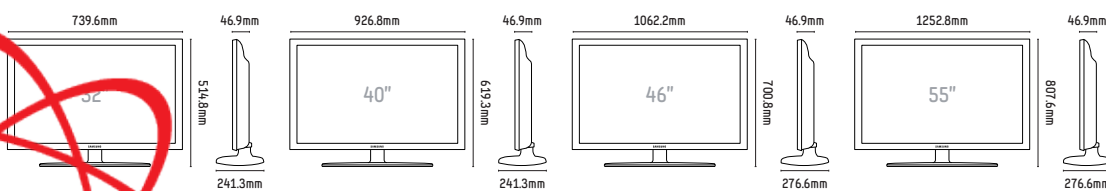

www.samsung.com/hospitality

airwave.tv

Model	LED TV SERIES 7 HA790			
	32"	40"	46"	55"
Basic Info				
Model Code	HG32EA790MS	HG40EA790MS	HG46EA790MS	HG55EA790MS
Video				
HD/FHD	FHD	FHD	FHD	FHD
Resolution	1,920 x 1,080	1,920 x 1,080	1,920 x 1,080	1,920 x 1,080
Response Time	6.5ms	8ms	8ms	8ms
Viewing angle (H/V)	176/176	178/178	176/176	178/178
Backlight	LED	LED	LED	LED
Static Contrast Ratio	5000:1	5000:1	6,000:1	5000:1
Brightness	330 cd/m2	340cd/m2	330cd/m2	400cd/m2
Audio				
Dolby	Dolby Digital Plus / Dolby Pulse	Dolby Digital Plus / Dolby Pulse	Dolby Digital Plus / Dolby Pulse	Dolby Digital Plus / Dolby Pulse
Surround(SRS)	SRS TheaterSound HD	SRS TheaterSound HD	SRS TheaterSound HD	SRS TheaterSound HD
dts 2.0 + Digital Out	Yes	Yes	Yes	Yes
Max Internal Speaker Out	10W x 2	10W x 2	10W x 2	10W x 2
Bathroom Speaker Out	4W Mono	4W Mono	4W Mono	4W Mono
Feature				
Samsung SMART TV	Yes	Yes	Yes	Yes
Samsung 3D (2D ->3D)	Yes	Yes	Yes	Yes
Allshare(Powered by DLNA)	Yes	Yes	Yes	Yes
Soft AP	Yes	Yes	Yes	Yes
Wireless LAN Built-in	Yes	Yes	Yes	Yes
Digital Noise Filter	Yes	Yes	Yes	Yes
Teletext	Yes	Yes	Yes	Yes
EPG	Yes	Yes	Yes	Yes
HBB TV	Yes	Yes	Yes	Yes
ConnectShare™ (USB2.0)	Movie	Movie	Movie	Movie
Anynet+ (HDMI-CEC)	Yes	Yes	Yes	Yes
Auto Channel Search	Yes	Yes	Yes	Yes
Auto Power Off (Auto TV On)	Yes	Yes	Yes	Yes
Auto Volume Leveller	Yes	Yes	Yes	Yes
Caption(Subtitle)	Yes	Yes	Yes	Yes
Game Mode	Yes	Yes	Yes	Yes
Picture-In-Picture	1 Tuner PIP	1 Tuner PIP	1 Tuner PIP	1 Tuner PIP
Sleep Timer	Yes	Yes	Yes	Yes
OSD Language	29 European Languages	29 European Languages	29 European Languages	29 European Languages
Input & Output				
RF In (Terrestrial/Cable input)	1	1	1	1
RF In (Satellite input)	1	1	1	1
RJ12 For External Control	1	1	1	1
RJ45	1	1	1	1
HDMI (Side/Rear)	1/2	1/2	1/2	1/2
USB (Side/Rear)	1/1	1/1	1/1	1/1
Component In(Y/Pb/Pr) (Side/Rear)	0/1	0/1	0/1	0/1
Composite In(AV) (Side/Rear)	0/1 (common use for component Y)	0/1 (common use for component Y)	0/1 (common use for component Y)	0/1 (common use for component Y)
Ethernet (LAN)	1	1	1	1
Headphone	1	1	1	1
Headphone_ID	1	1	1	1
Digital Audio Out(Optical)	1	1	1	1
Variable Audio Out	1	1	1	1
VOL-CTRL	1	1	1	1
RJP jack (Remote Jack Pack)	1	1	1	1
PC In (D-sub)	1	1	1	1
PC Audio In (Mini Jack)	1	1	1	1
DVI Audio In (Mini Jack)	1 (Common Use for PC Audio In)	1 (Common Use for PC Audio In)	1 (Common Use for PC Audio In)	1 (Common Use for PC Audio In)
CI Slot	1	1	1	1
Scart	1	1	1	1
Hospitality Feature				
Smart Widget Solution	Yes	Yes	Yes	Yes
Web Browser	Yes	Yes	Yes	Yes
REACH	Yes	Yes	Yes	Yes
SIRCH Compatibility	Yes	Yes	Yes	Yes
Hospitality Plug & Play (Easy Setup)	Yes	Yes	Yes	Yes
RJ12 / IR pass through	Yes	Yes	Yes	Yes
Music Mode (Input: PC/AV/Component)	Yes	Yes	Yes	Yes
Music Mode Backlight on/off	Yes	Yes	Yes	Yes
My Channel	Yes	Yes	Yes	Yes
Power On Status Setting (Keypad/Master Power off)	Yes	Yes	Yes	Yes
Jack Pack Compatibility	Yes	Yes	Yes	Yes
USB Cloning	Yes	Yes	Yes	Yes
Bathroom Speaker output	Yes	Yes	Yes	Yes
Hotel Channel List	Yes	Yes	Yes	Yes
Logo Display with Time out Setting(BMP/Movie)	Yes	Yes	Yes	Yes
Welcome Message	Yes	Yes	Yes	Yes
Auto Source mode	Yes	Yes	Yes	Yes
Energy Saving Mode(BLU control)	Yes	Yes	Yes	Yes
Multi Code Remote	Yes	Yes	Yes	Yes
Screwed Remote Battery Cover	Yes	Yes	Yes	Yes
Alarm Key	Yes	Yes	Yes	Yes
Mixed channel list(DVB T/C/S2, Analog)	Yes	Yes	Yes	Yes
Smovie Compatibility	Yes	Yes	Yes	Yes
Soundbar Compatibility	Yes	Yes	Yes	Yes
Dimension				
Weight (Set) With Stand (Kg)	7.7	11.6	14.7	18
Weight (Set) Without Stand (Kg)	6.5	10.3	12.9	16.2
Dimensions (WxHxD)mm With Stand	739.6 x 514.8 x 241.3	926.8 x 619.1 x 241.3	1062.2 x 700.8 x 276.6	1252.8 x 807.6 x 276.6
Dimensions (WxHxD)mm Without Stand	739.6 x 448 x 46.9	926.8 x 553.4 x 46.9	1062.2 x 629.8 x 46.9	1252.8 x 736.6 x 46.9
VESA				
Dimensions (mm)	200 x 200	200 x 200	400 x 400	400 x 400
Screw Size	M8	M8	M8	M8
Accessories				
Remote Control	TM1050	TM1050	TM1050	TM1050
Batteries(for Remote Control)	Yes	Yes	Yes	Yes
RJ 12 Cable	Yes	Yes	Yes	Yes
Power Cable	Yes	Yes	Yes	Yes
Installation manual(Quick guide)	Yes	Yes	Yes	Yes
System				
DTV Reception	DVB-T/C/S2	DVB-T/C/S2	DVB-T/C/S2	DVB-T/C/S2
Power				
Power Supply	AC220~240V	AC220~240V	AC220~240V	AC220~240V
Power Consumption (Rated) (Watts)	82W	113W	117W	139W
Power Consumption (Stand-by) (Watts)	Under 0.5W	Under 0.5W	Under 0.5W	Under 0.5W
Eco				
Energy Efficiency Class	B	A	A	A+
Eco Sensor	Yes	Yes	Yes	Yes
Energy Saving Mode Power Consumption (Watts)				
High	31W	37W	39W	40W
Medium	33W	40W	41W	43W
Low	37W	46W	48W	52W
Security				
Child Lock	Yes	Yes	Yes	Yes