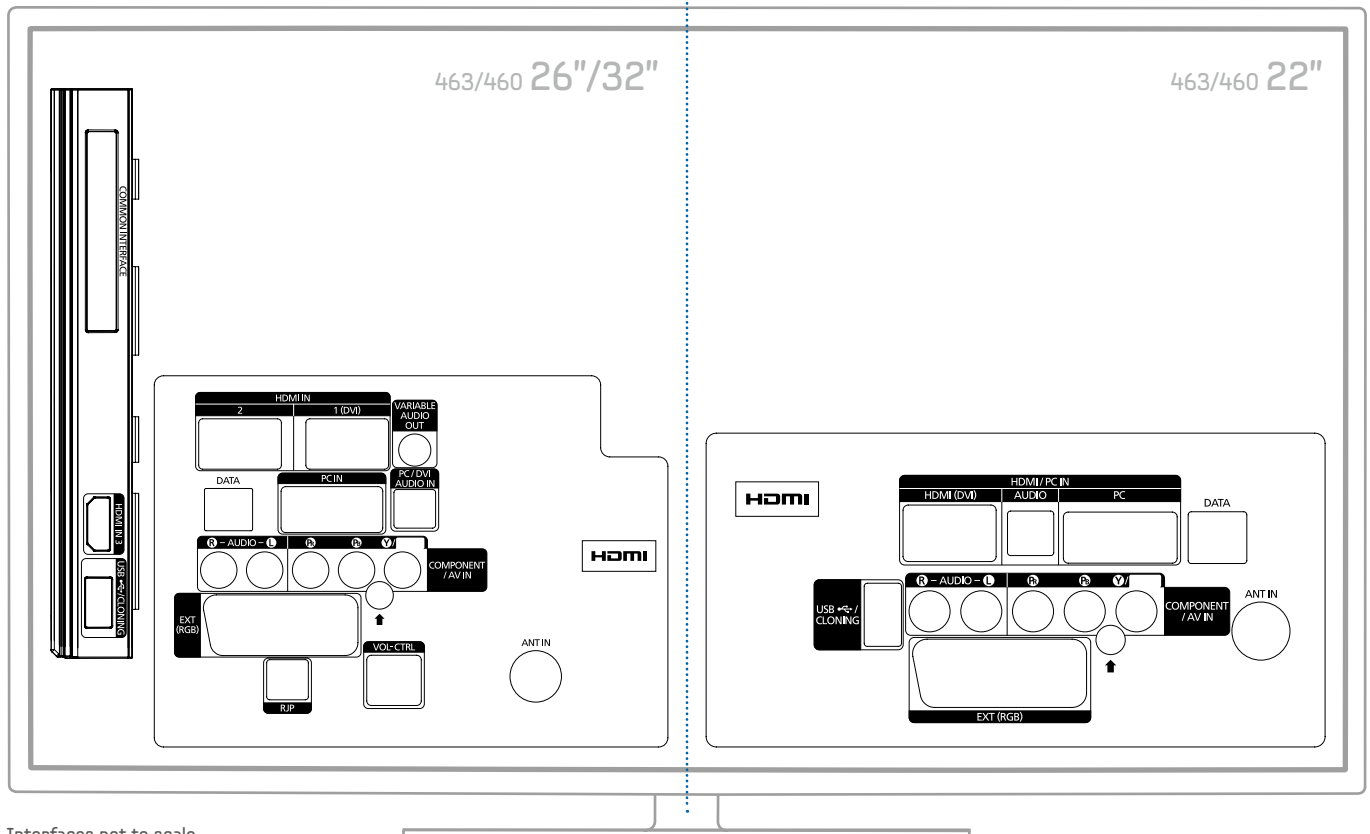

Interface Board

Interfaces not to scale