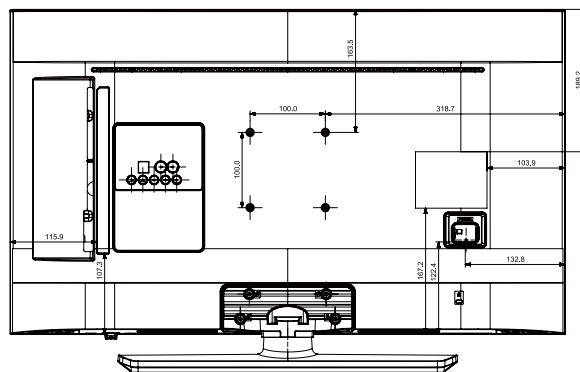

Specifications

HG32EJ470NK

Connectors

1. HDMI IN 2(DVI)
2. USB (5V 0.5A)
3. HDMI IN 1(ARC)
4. COMMON INTERFACE
5. ANT IN
6. DATA
7. HP-ID
8. RJP
9. AV IN
10. PC/DVI AUDIO IN
11. PC IN