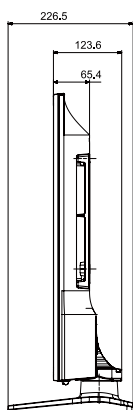

Specifications

HG32EJ470NK

Connectors

1. HDMI IN 2(DVI)
2. USB (5V 0.5A)
3. HDMI IN 1(ARC)
4. COMMON INTERFACE
5. ANT IN
6. DATA
7. HP-ID
8. RJP
9. AV IN
10. PC/DVI AUDIO IN
11. PC IN

HG40EJ470MK

Connectors