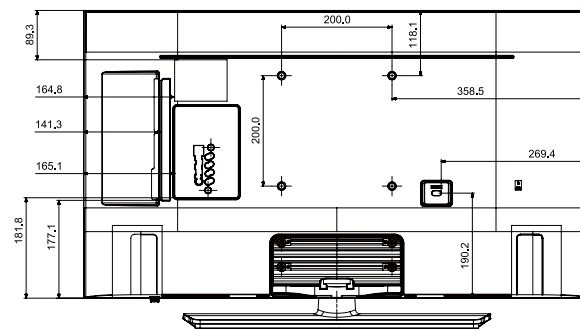

HG40EJ470MK

Connectors

1. HDMI IN 2(DVI)
2. USB (5V 0.5A)
3. HDMI IN 1(ARC)
4. COMMON INTERFACE
5. ANT IN
6. DATA
7. HP-ID
8. RJP
9. AV IN
10. PC/DVI AUDIO IN
11. PC IN