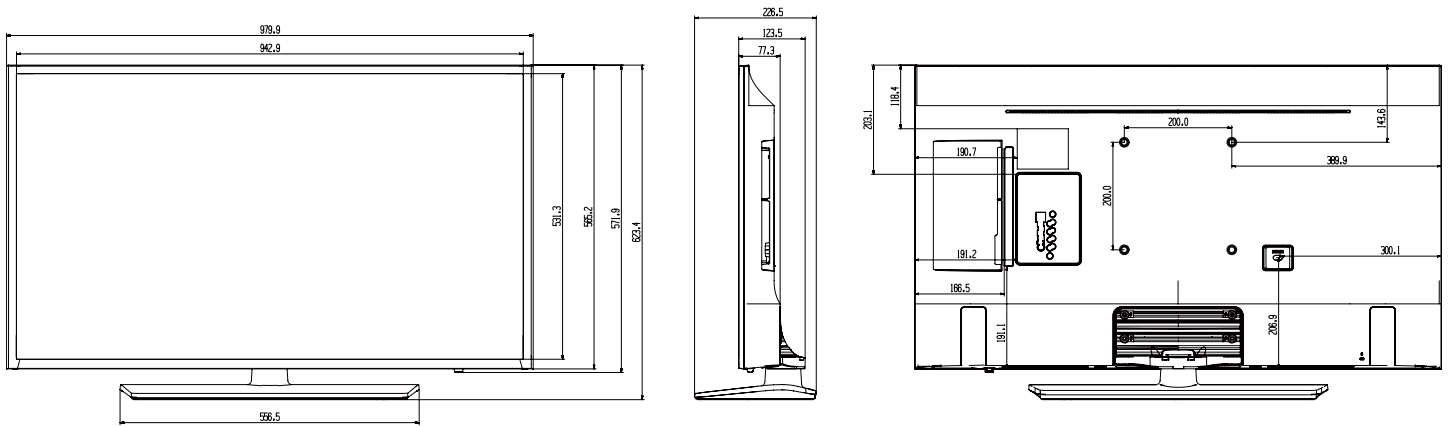

Specifications

HG43EJ470MK

1. 1
2. 2
3. 3
4. 4
5. 5

HOSPITALITY TV

HDMI

DATA

6

7

8

9

10

11

© 2014-2015 BSH

Connectors

1. HDMI IN 2(DVI)
2. USB (5V 0.5A)
3. HDMI IN 1(ARC)
4. COMMON INTERFACE
5. ANT IN
6. DATA
7. HP-ID
8. RJP
9. AV IN
10. PC/DVI AUDIO IN
11. PC IN