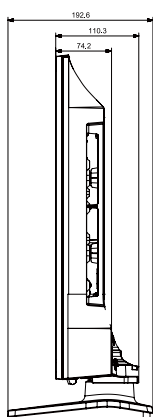

Specifications

HG32EJ470NK

Connectors

1. HDMI IN 2(DVI)
2. USB (5V 0.5A)
3. HDMI IN 1(ARC)
4. COMMON INTERFACE
5. ANT IN
6. DATA
7. HP-ID
8. RJP
9. AV IN
10. PC/DVI AUDIO IN
11. PC IN