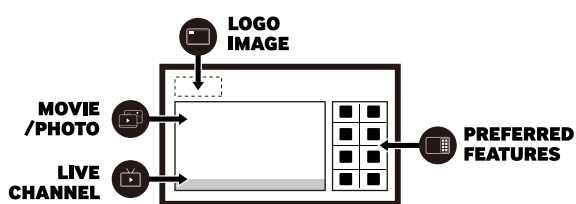

Samsung Hospitality Displays

HJ470 Series (EU_CIS)

Highlights

- Customizable content and home menu creation to suit guests' needs
- Streamline operations through coaxial infrastructure compatibility
- Gauge and address maintenance needs in anticipation of guest needs
- Manage up to four simultaneous welcome video channels to deliver promotional content to guests

A I R W A V E