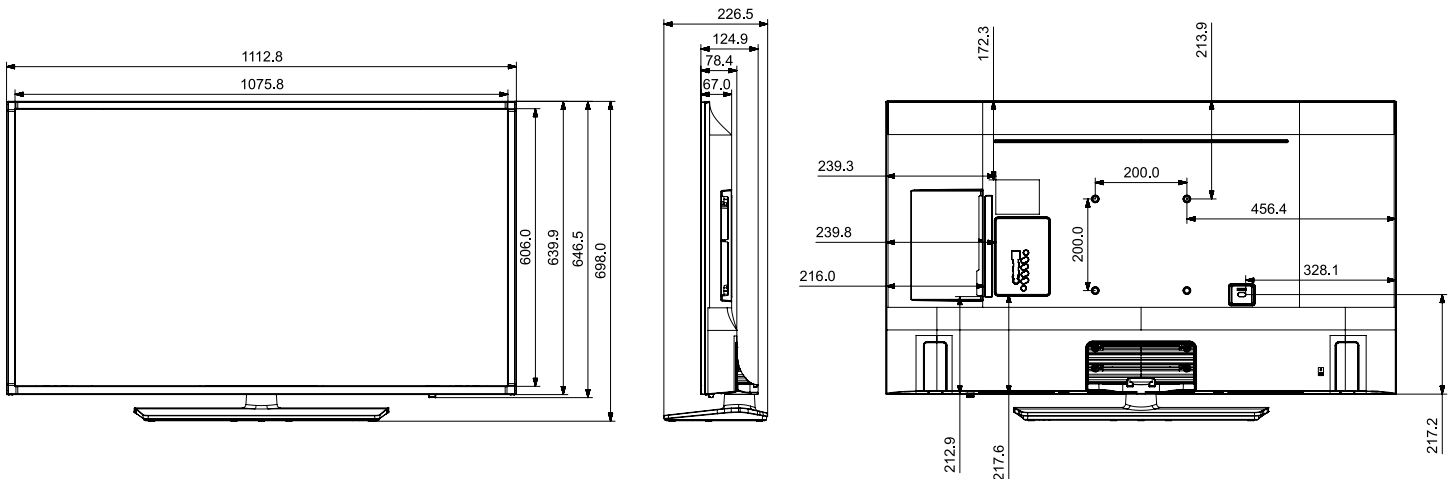

HG49EJ470MK

1. 1
2. 2
3. 3
4. 4
5. 5

HOSPITALITY TV

HDMI

DATA

6

7

8

9

10

11

© 2014-2015 BSH

Connectors

1. HDMI IN 2(DVI)
2. USB (5V 0.5A)
3. HDMI IN 1(ARC)
4. COMMON INTERFACE
5. ANT IN
6. DATA
7. HP-ID
8. RJP
9. AV IN
10. PC/DVI AUDIO IN
11. PC IN