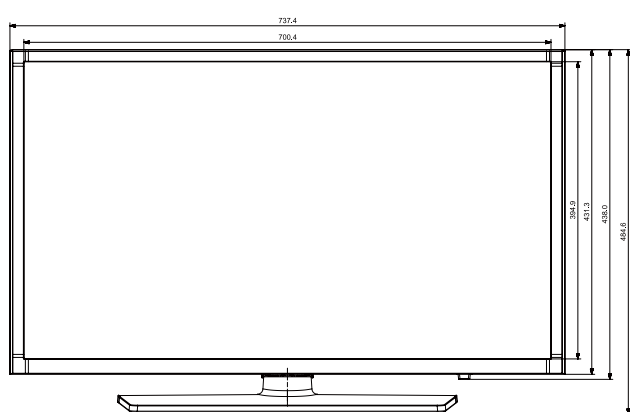

Specifications

HG32EJ470NK

Connectors

1. HDMI IN 2(DVI)
2. USB (5V 0.5A)
3. HDMI IN 1(ARC)
4. COMMON INTERFACE
5. ANT IN
6. DATA
7. HP-ID
8. RJP
9. AV IN
10. PC/DVI AUDIO IN
11. PC IN