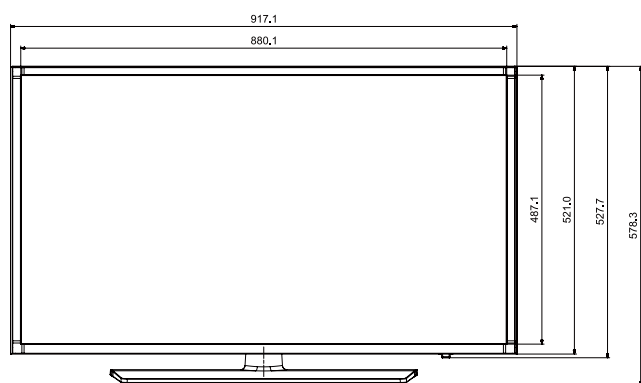

HG40EJ470MK

Connectors

1. HDMI IN 2(DVI)
2. USB (5V 0.5A)
3. HDMI IN 1(ARC)
4. COMMON INTERFACE
5. ANT IN
6. DATA
7. HP-ID
8. RJP
9. AV IN
10. PC/DVI AUDIO IN
11. PC IN