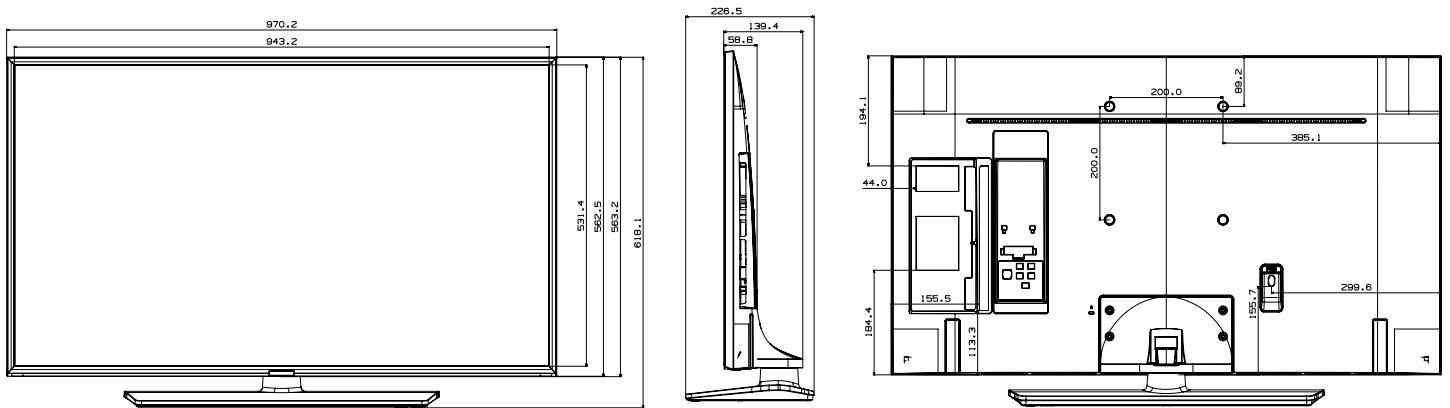

Specifications

HG43EJ670UB

1. 1
2. 2
3. 3
4. 4
5. 5
6. 6
7. 7

HOSPITALITY TV

DATA

8

RJP

9

Manufactured under license from Dolby Laboratories. Dolby, Dolby Audio, and the double-D symbol are trademarks of Dolby Laboratories.

HDMI

PS BN64-04083F-00

Connectors

1. USB(5V 0.5A)
2. USB (HDD 5V 1A)
3. DIGITAL AUDIO OUT(OPTICAL)
4. HDMI IN 3(ARC)
5. HDMI IN 2
6. HDMI IN 1
7. ANT IN
8. DATA
9. RJP