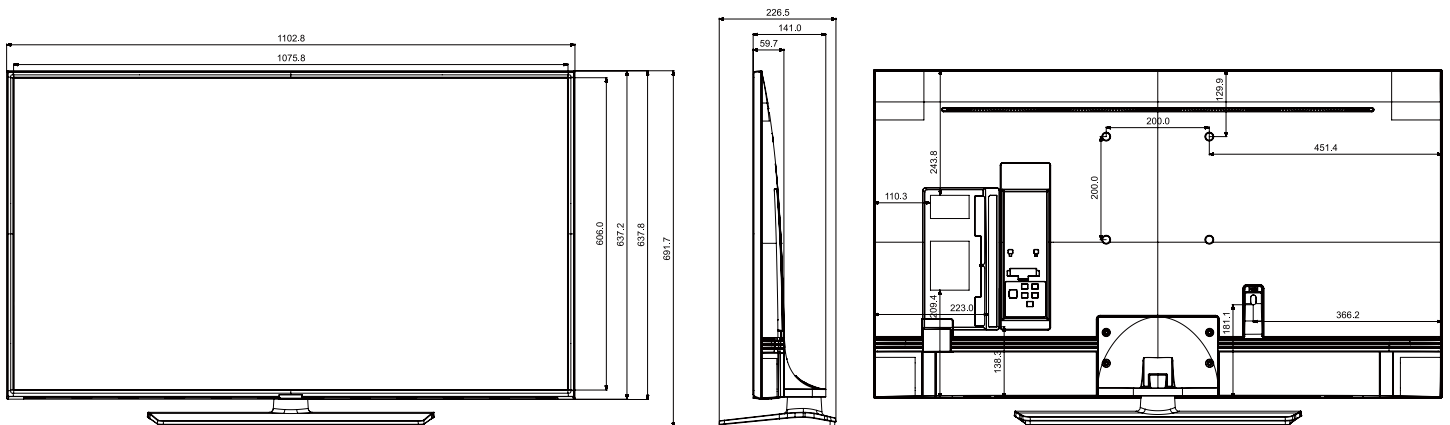

HG49EJ670UB

1. 1
2. 2
3. 3
4. 4
5. 5
6. 6
7. 7

HOSPITALITY TV

DATA

8

RJP

9

Manufactured under license from Dolby Laboratories. Dolby, Dolby Audio, and the double-D symbol are trademarks of Dolby Laboratories.

HDMI

PS BN64-04083F-00

Connectors

1. USB(5V 0.5A)
2. USB (HDD 5V 1A)
3. DIGITAL AUDIO OUT(OPTICAL)
4. HDMI IN 3(ARC)
5. HDMI IN 2
6. HDMI IN 1
7. ANT IN
8. DATA
9. RJP